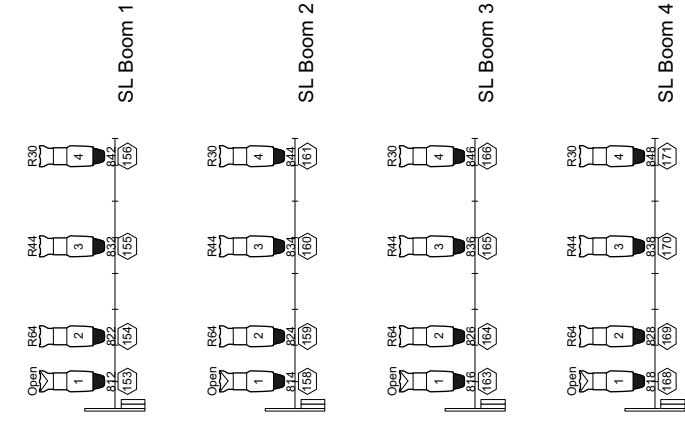

HL HIGH BOX LIGHTS PUT OUT BY REQUEST

HR HIGH BOX LIGHTS PUT OUT BY REQUEST

ALL LAMPS HANG ON UPPER PIPES
SHORT-YOKE ALL LAMPS

001

BPAC In House - Sept 2022
Scale: 3/16" = 1'-0"

Balcony Rail TRIM: 16'0"

ALL LAMPS HANG ON UPPER PIPES

ALL LAMPS HANG ON UPPER PIPES

GROUND CYC CELLS PUT OUT BY REQUEST

BOOMS PUT OUT BY REQUEST

FOGGER PUT OUT BY REQUEST

002 BPAC On Stage - Sept 2022
Scale: 3/16" = 1'-0"

	1	2	3	4	5	6	7	8
A								
B								
C								
D								
E								
	1	2	3	4	5	6	7	8

BOOMS PUT OUT BY REQUEST

003

BPAC Booms - Sept 2022
Scale: 3/16" = 1'-0"

NOTE: CIRCUITS 385
AND HIGHER ARE
NON-DIM ONLY

4x5-20	1	2	3	4
1xL5-20 & 5-20	385	386		
1xL6-20	433	434		

1 BPAC In House Citrcuits - Sept 2022
Scale: 1:70