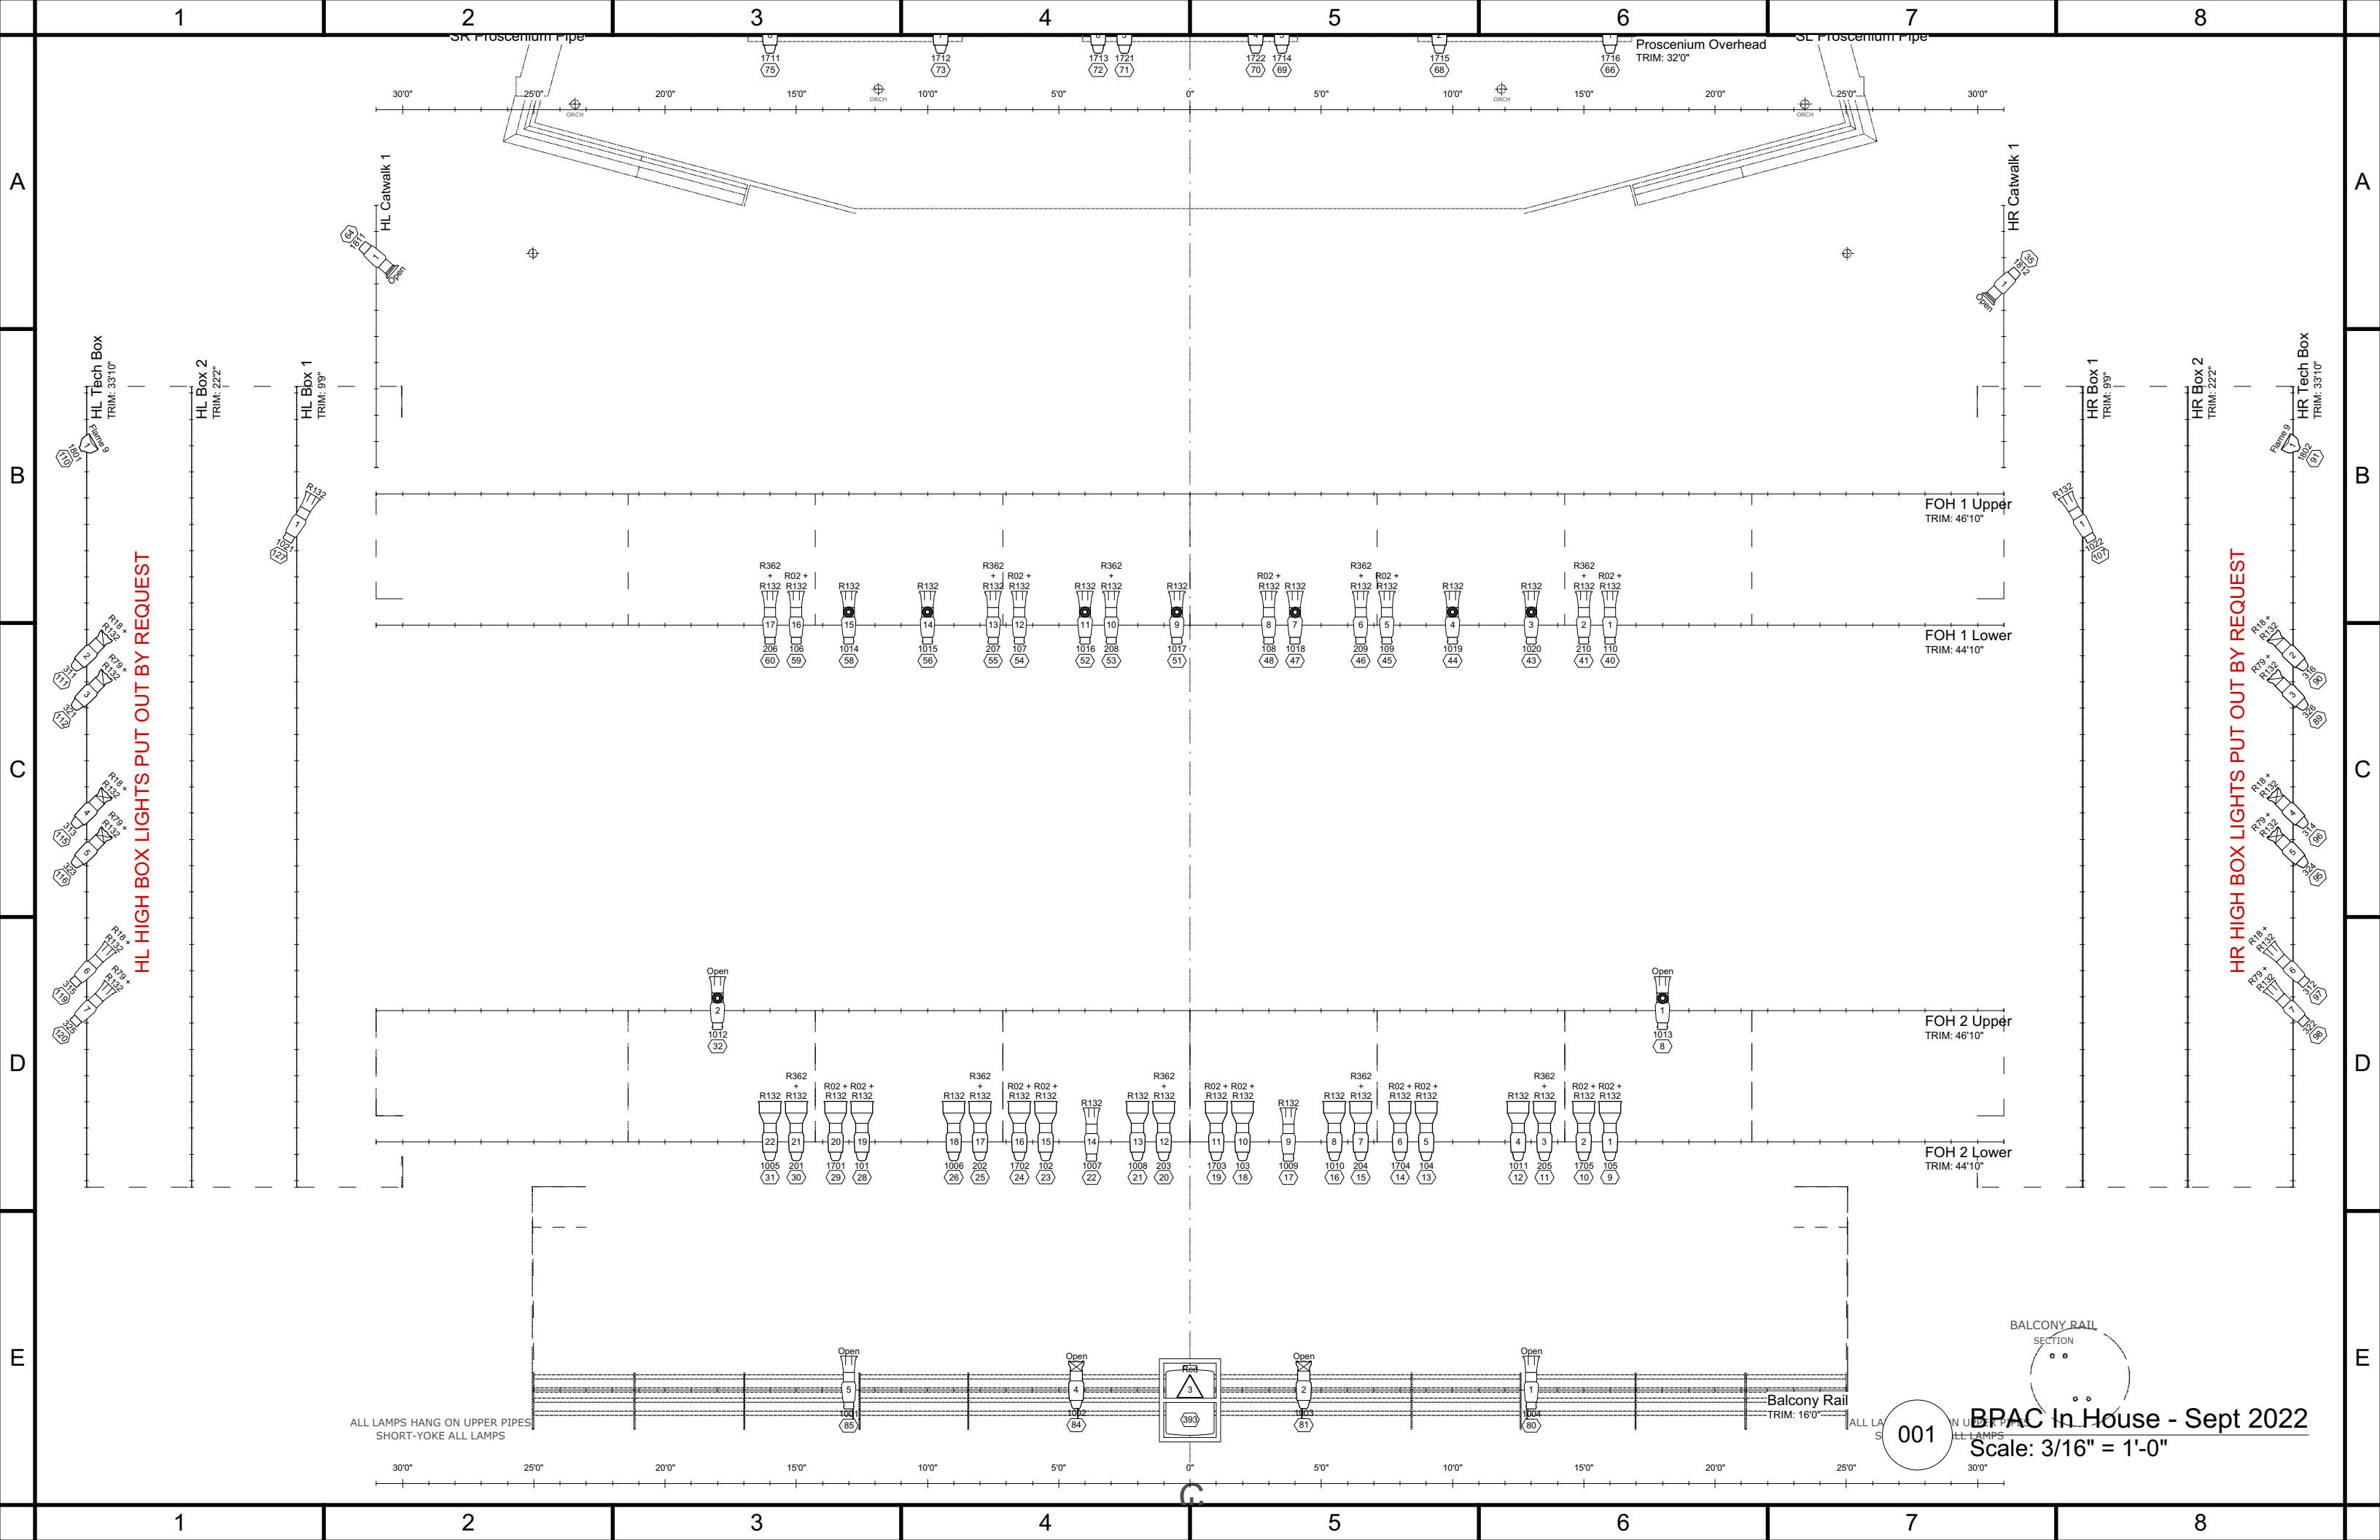

BURLINGTON PERFORMING ARTS CENTRE

House Plot - Lighting Package
September 2022

001 - Front of House
002 - On Stage
003 - Booms

201 - Front Of House Circuits
202 - On Stage Circuits

Symbol Key					
Instruments			Accessories		
	ETC Source4 10deg	20		GOBO	20
	ETC Source4 14deg	29		Iris	9
	ETC Source4 19deg	14		Apollo SC 7.25	15
	ETC Source4 26deg	32		4-Panel Barn Door	15
	ETC Source4 36deg	34			
	ETC Source4 50deg	8			
	ETC Source4 70deg	2			
	ETC Source4 LED2LS 26deg	8			
	ETC Source4 LED2LS 36deg	8			
	Chauvet COLORado 2 Quad Zoom Tour	12			
	Selecon Rama 6" Fresnel	30			
	ETC Source4 PAR WFL	2			
	ETC Source4 PAR NSP	25			
	Altman Sky Cyc 1 Cell	18			
	Varilite VL-1100 Tungsten Dimmer	6			
	Spotting Lamp	1			
	Work Light	9			
	MDG Atmosphere	2			
	Fan	1			

HL HIGH BOX LIGHTS PUT OUT BY REQUEST

HR HIGH BOX LIGHTS PUT OUT BY REQUEST

ALL LAMPS HANG ON UPPER PIPES
SHORT-YOKE ALL LAMPS

001

BPAC In House - Sept 2022
Scale: 3/16" = 1'-0"

Balcony Rail TRIM: 16'0"

ALL LAMPS HANG ON UPPER PIPES