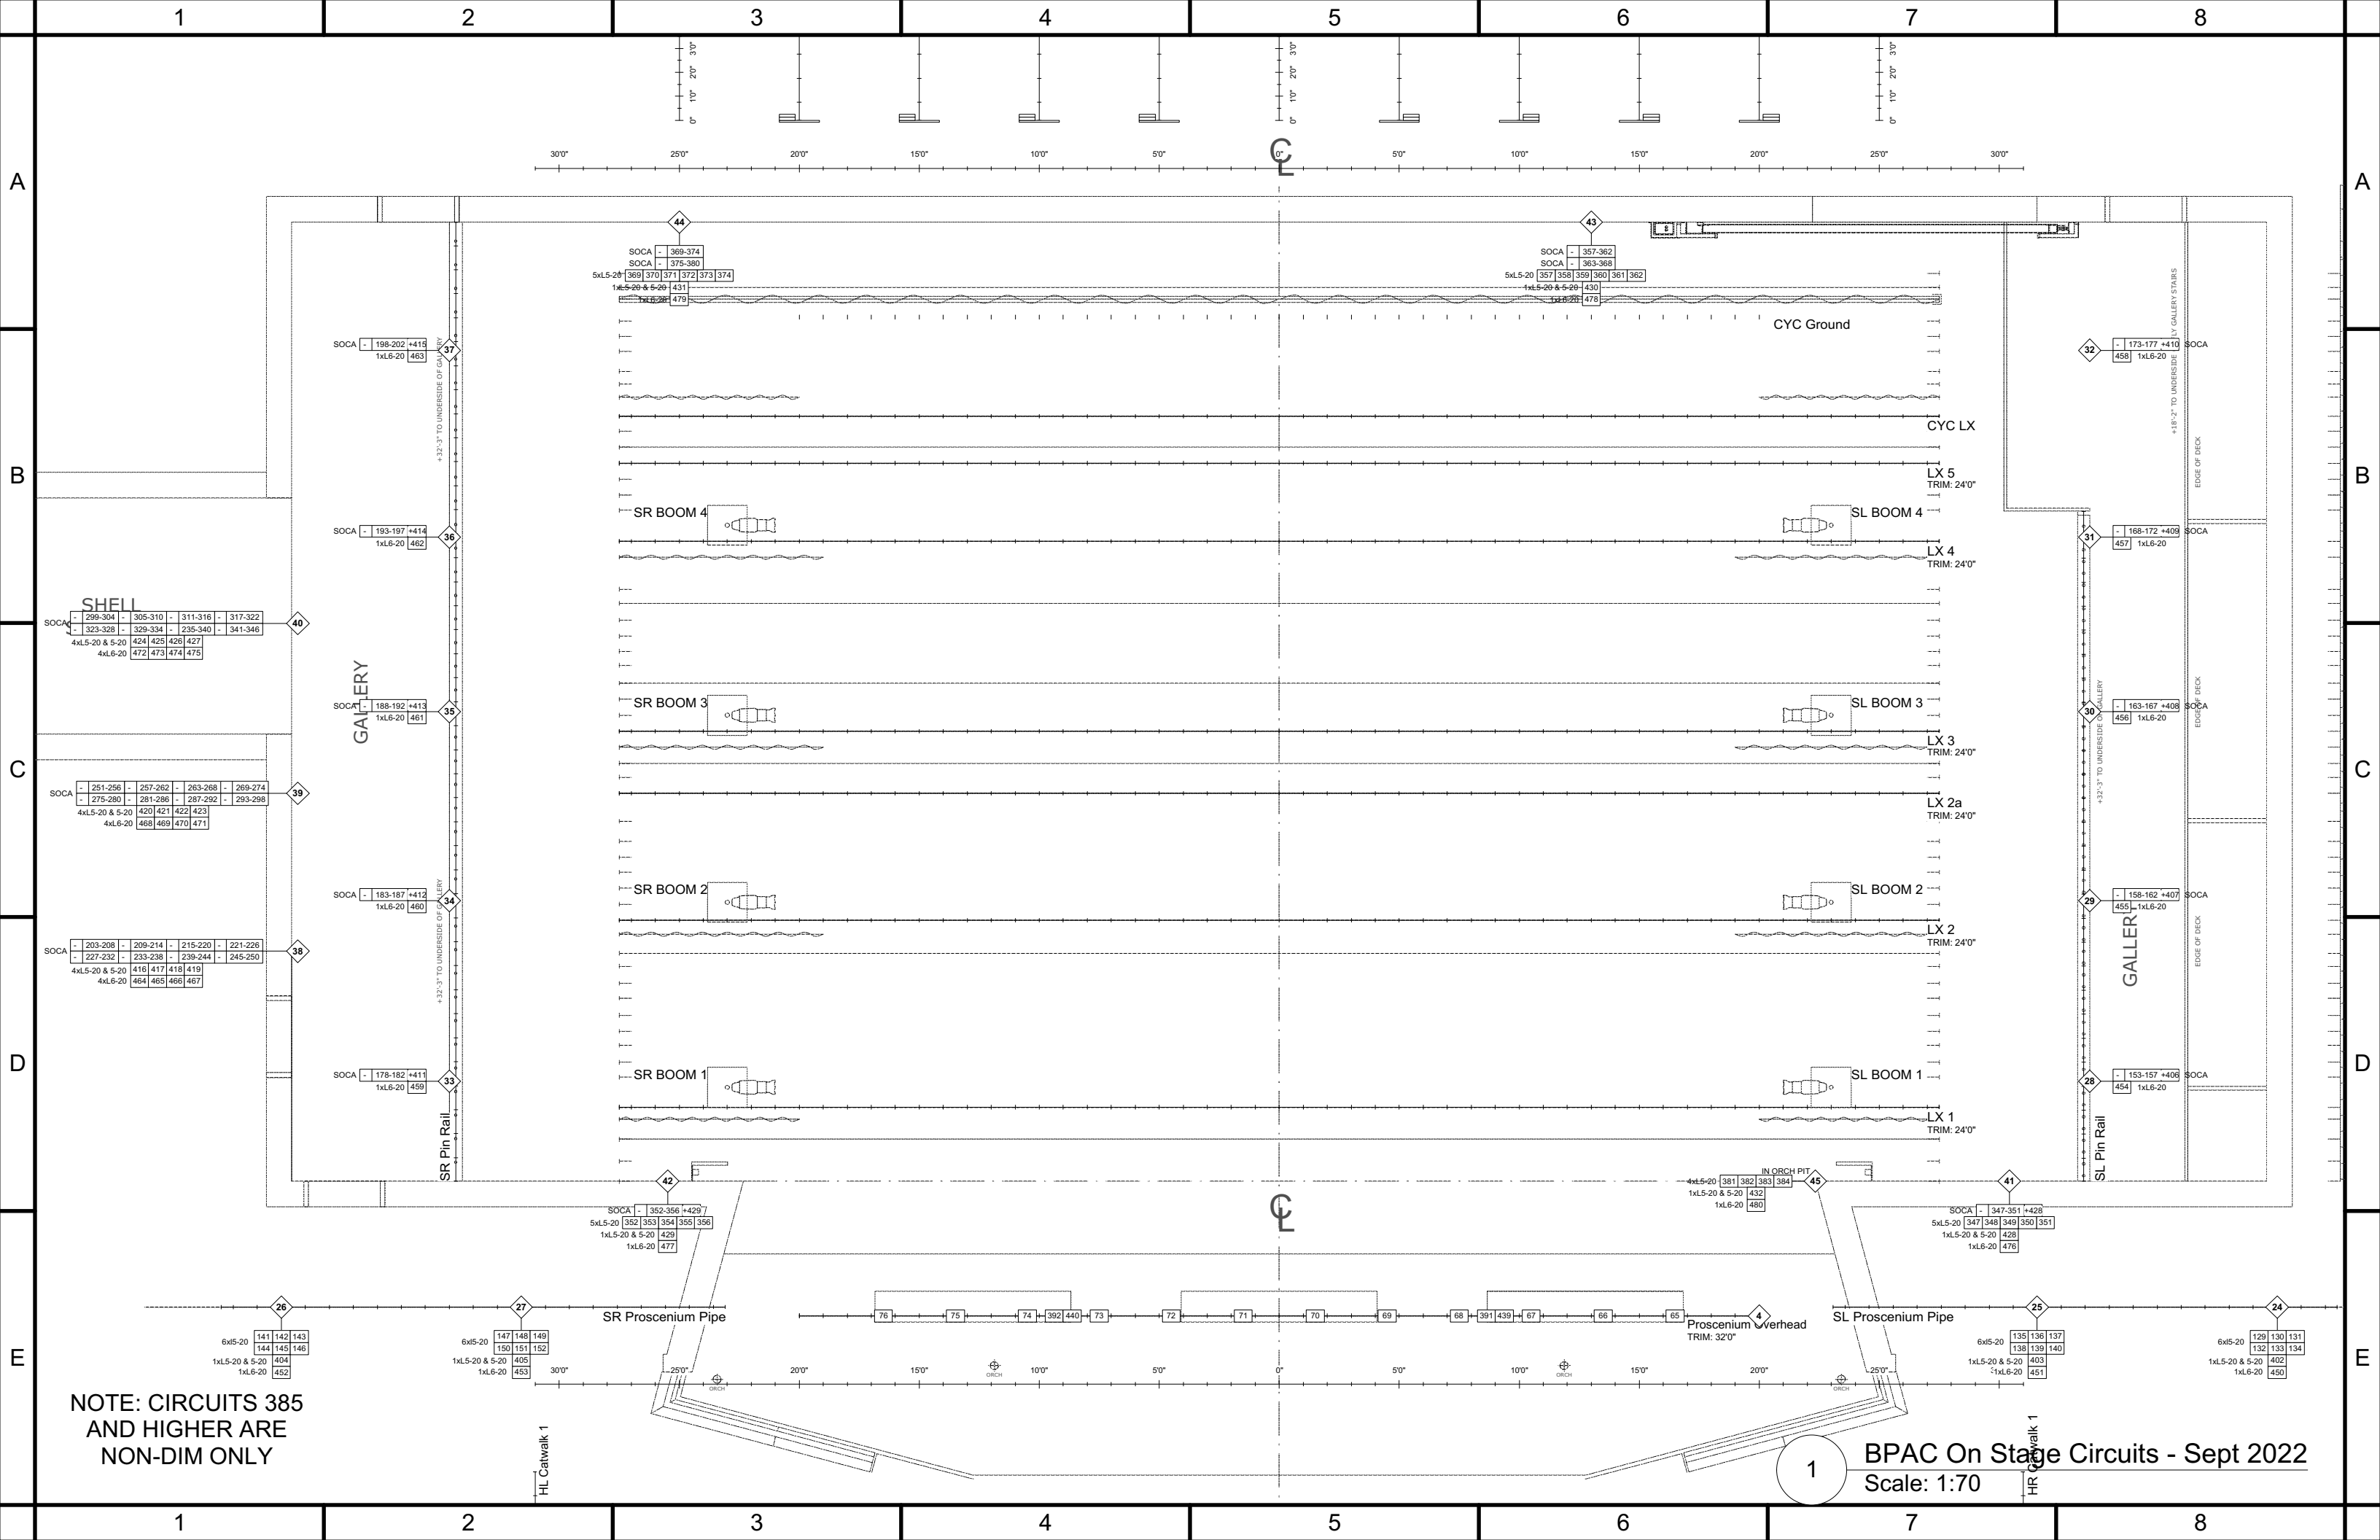

NOTE: CIRCUITS 385
AND HIGHER ARE
NON-DIM ONLY

BPAC On Stage Circuits - Sept 2022
Scale: 1:70