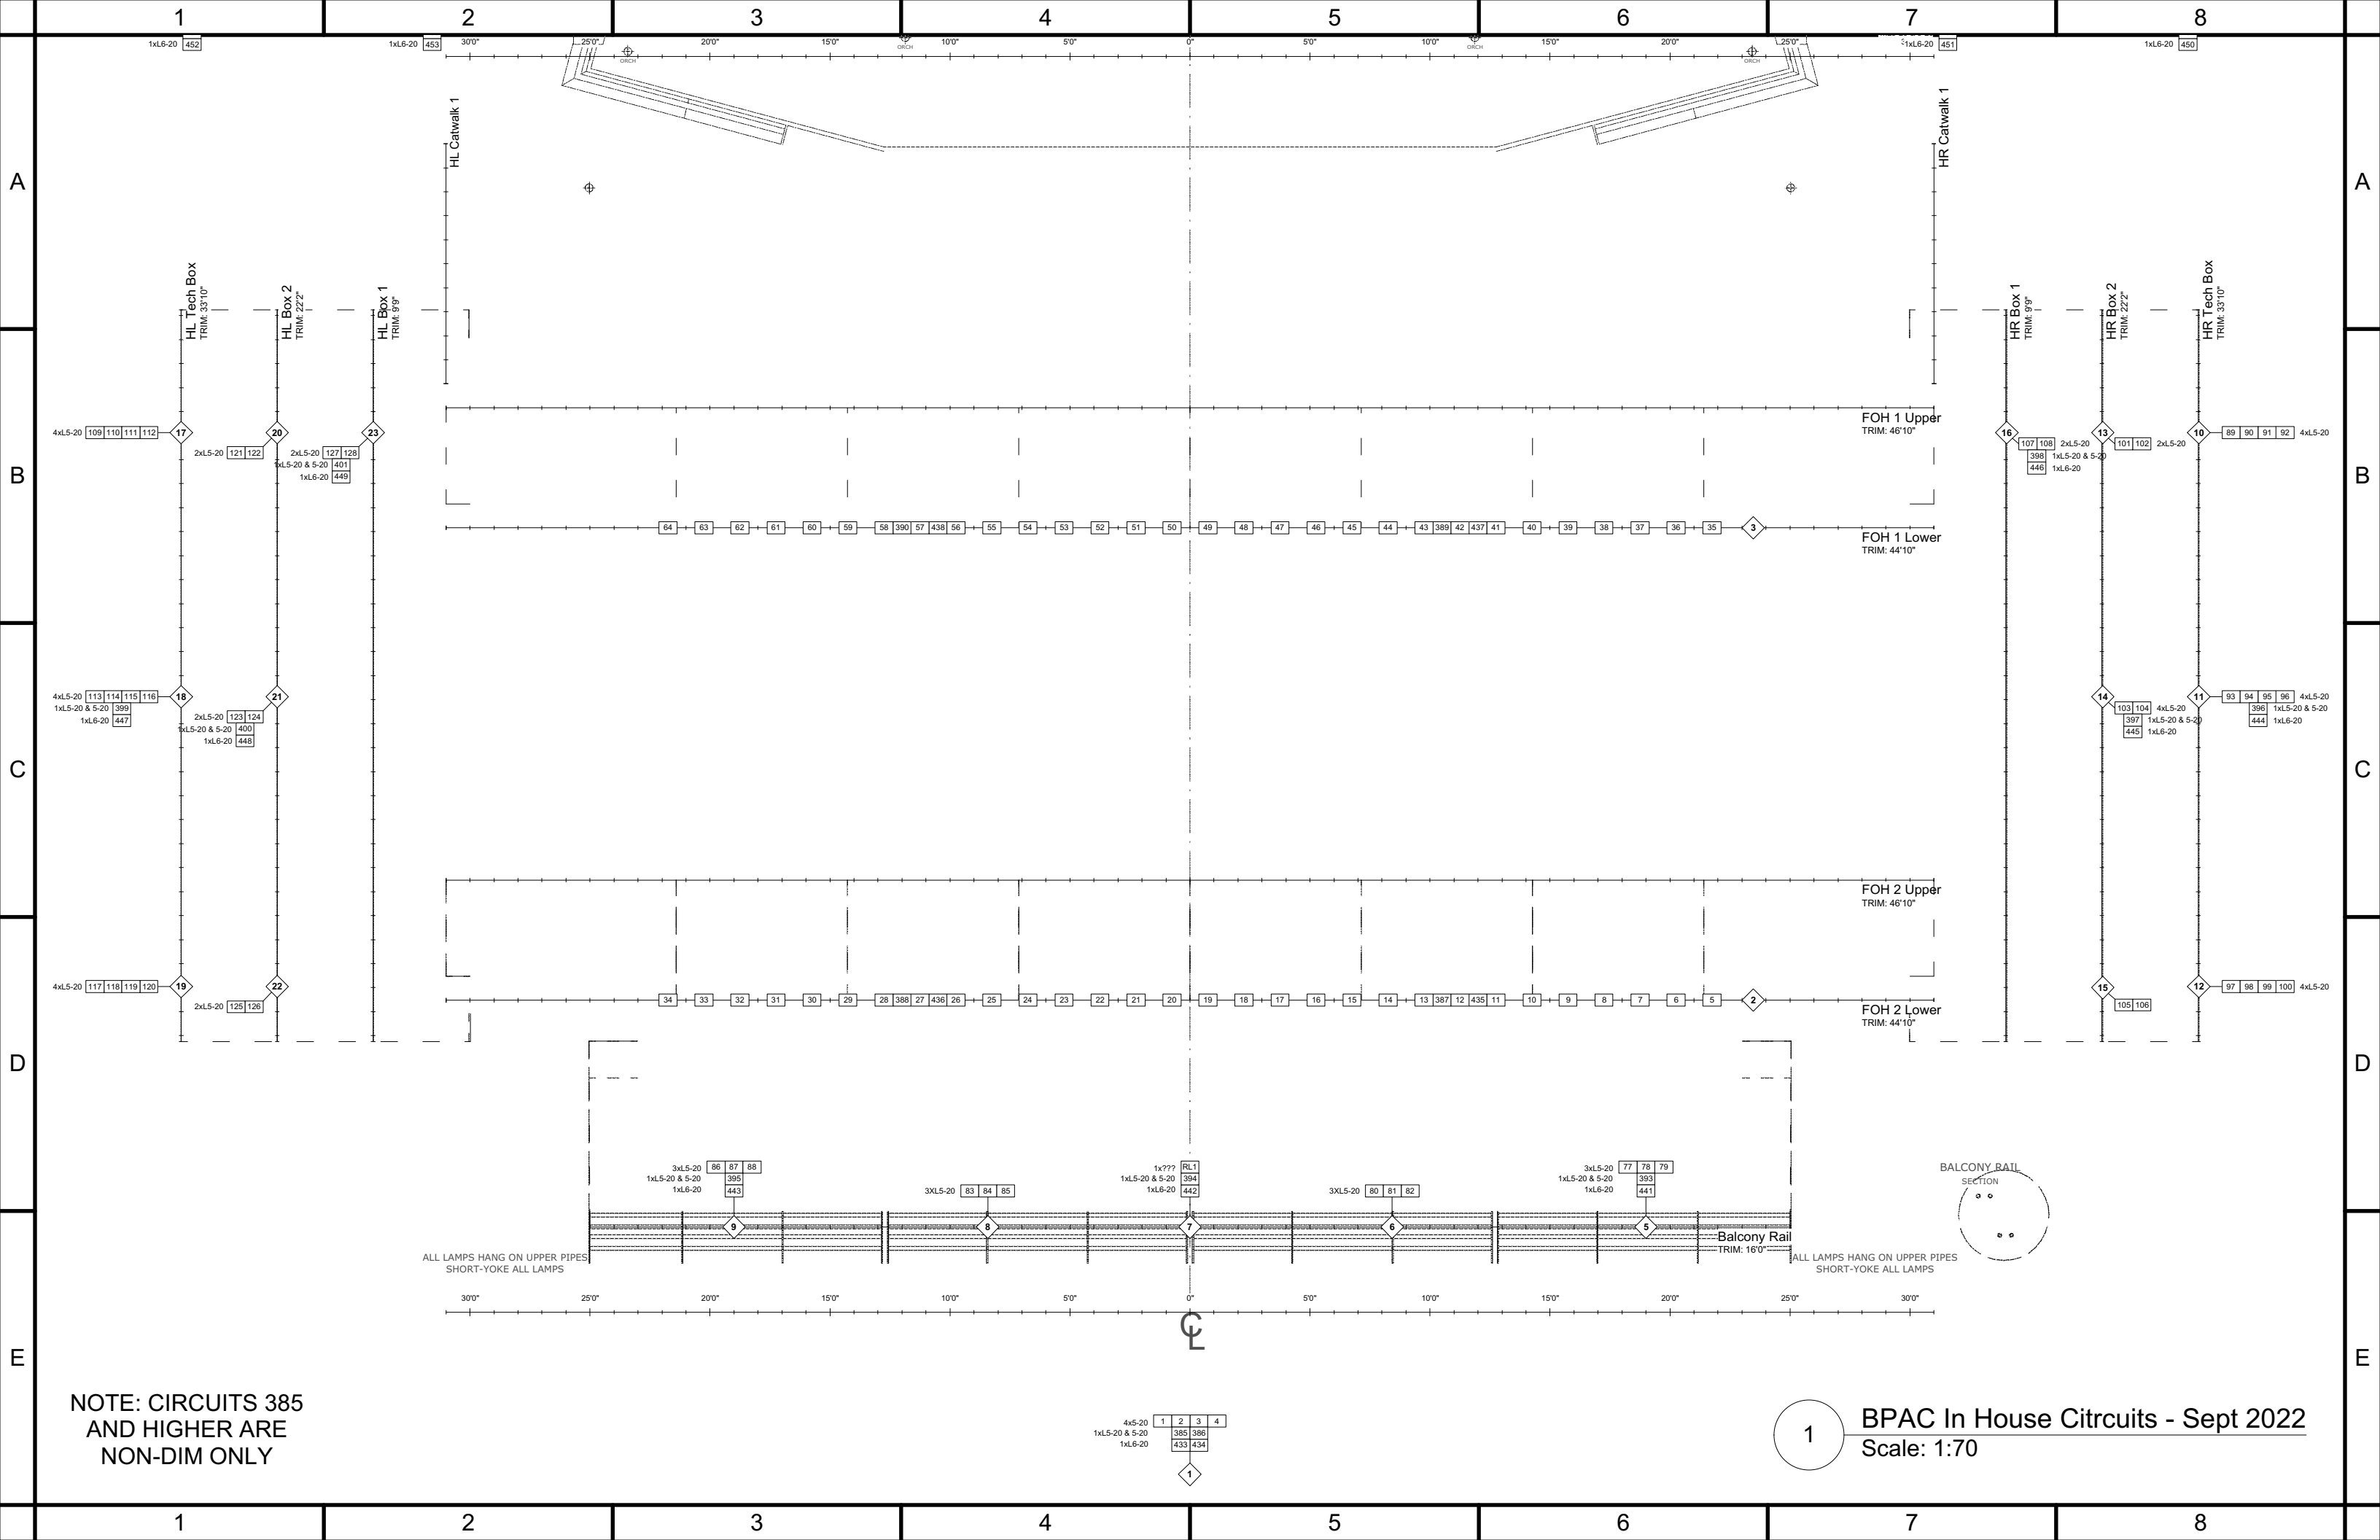

NOTE: CIRCUITS 385
AND HIGHER ARE
NON-DIM ONLY

4x5-20	1	2	3	4
1xL5-20 & 5-20	385	386		
1xL6-20	433	434		

1 BPAC In House Citrcuits - Sept 2022
Scale: 1:70