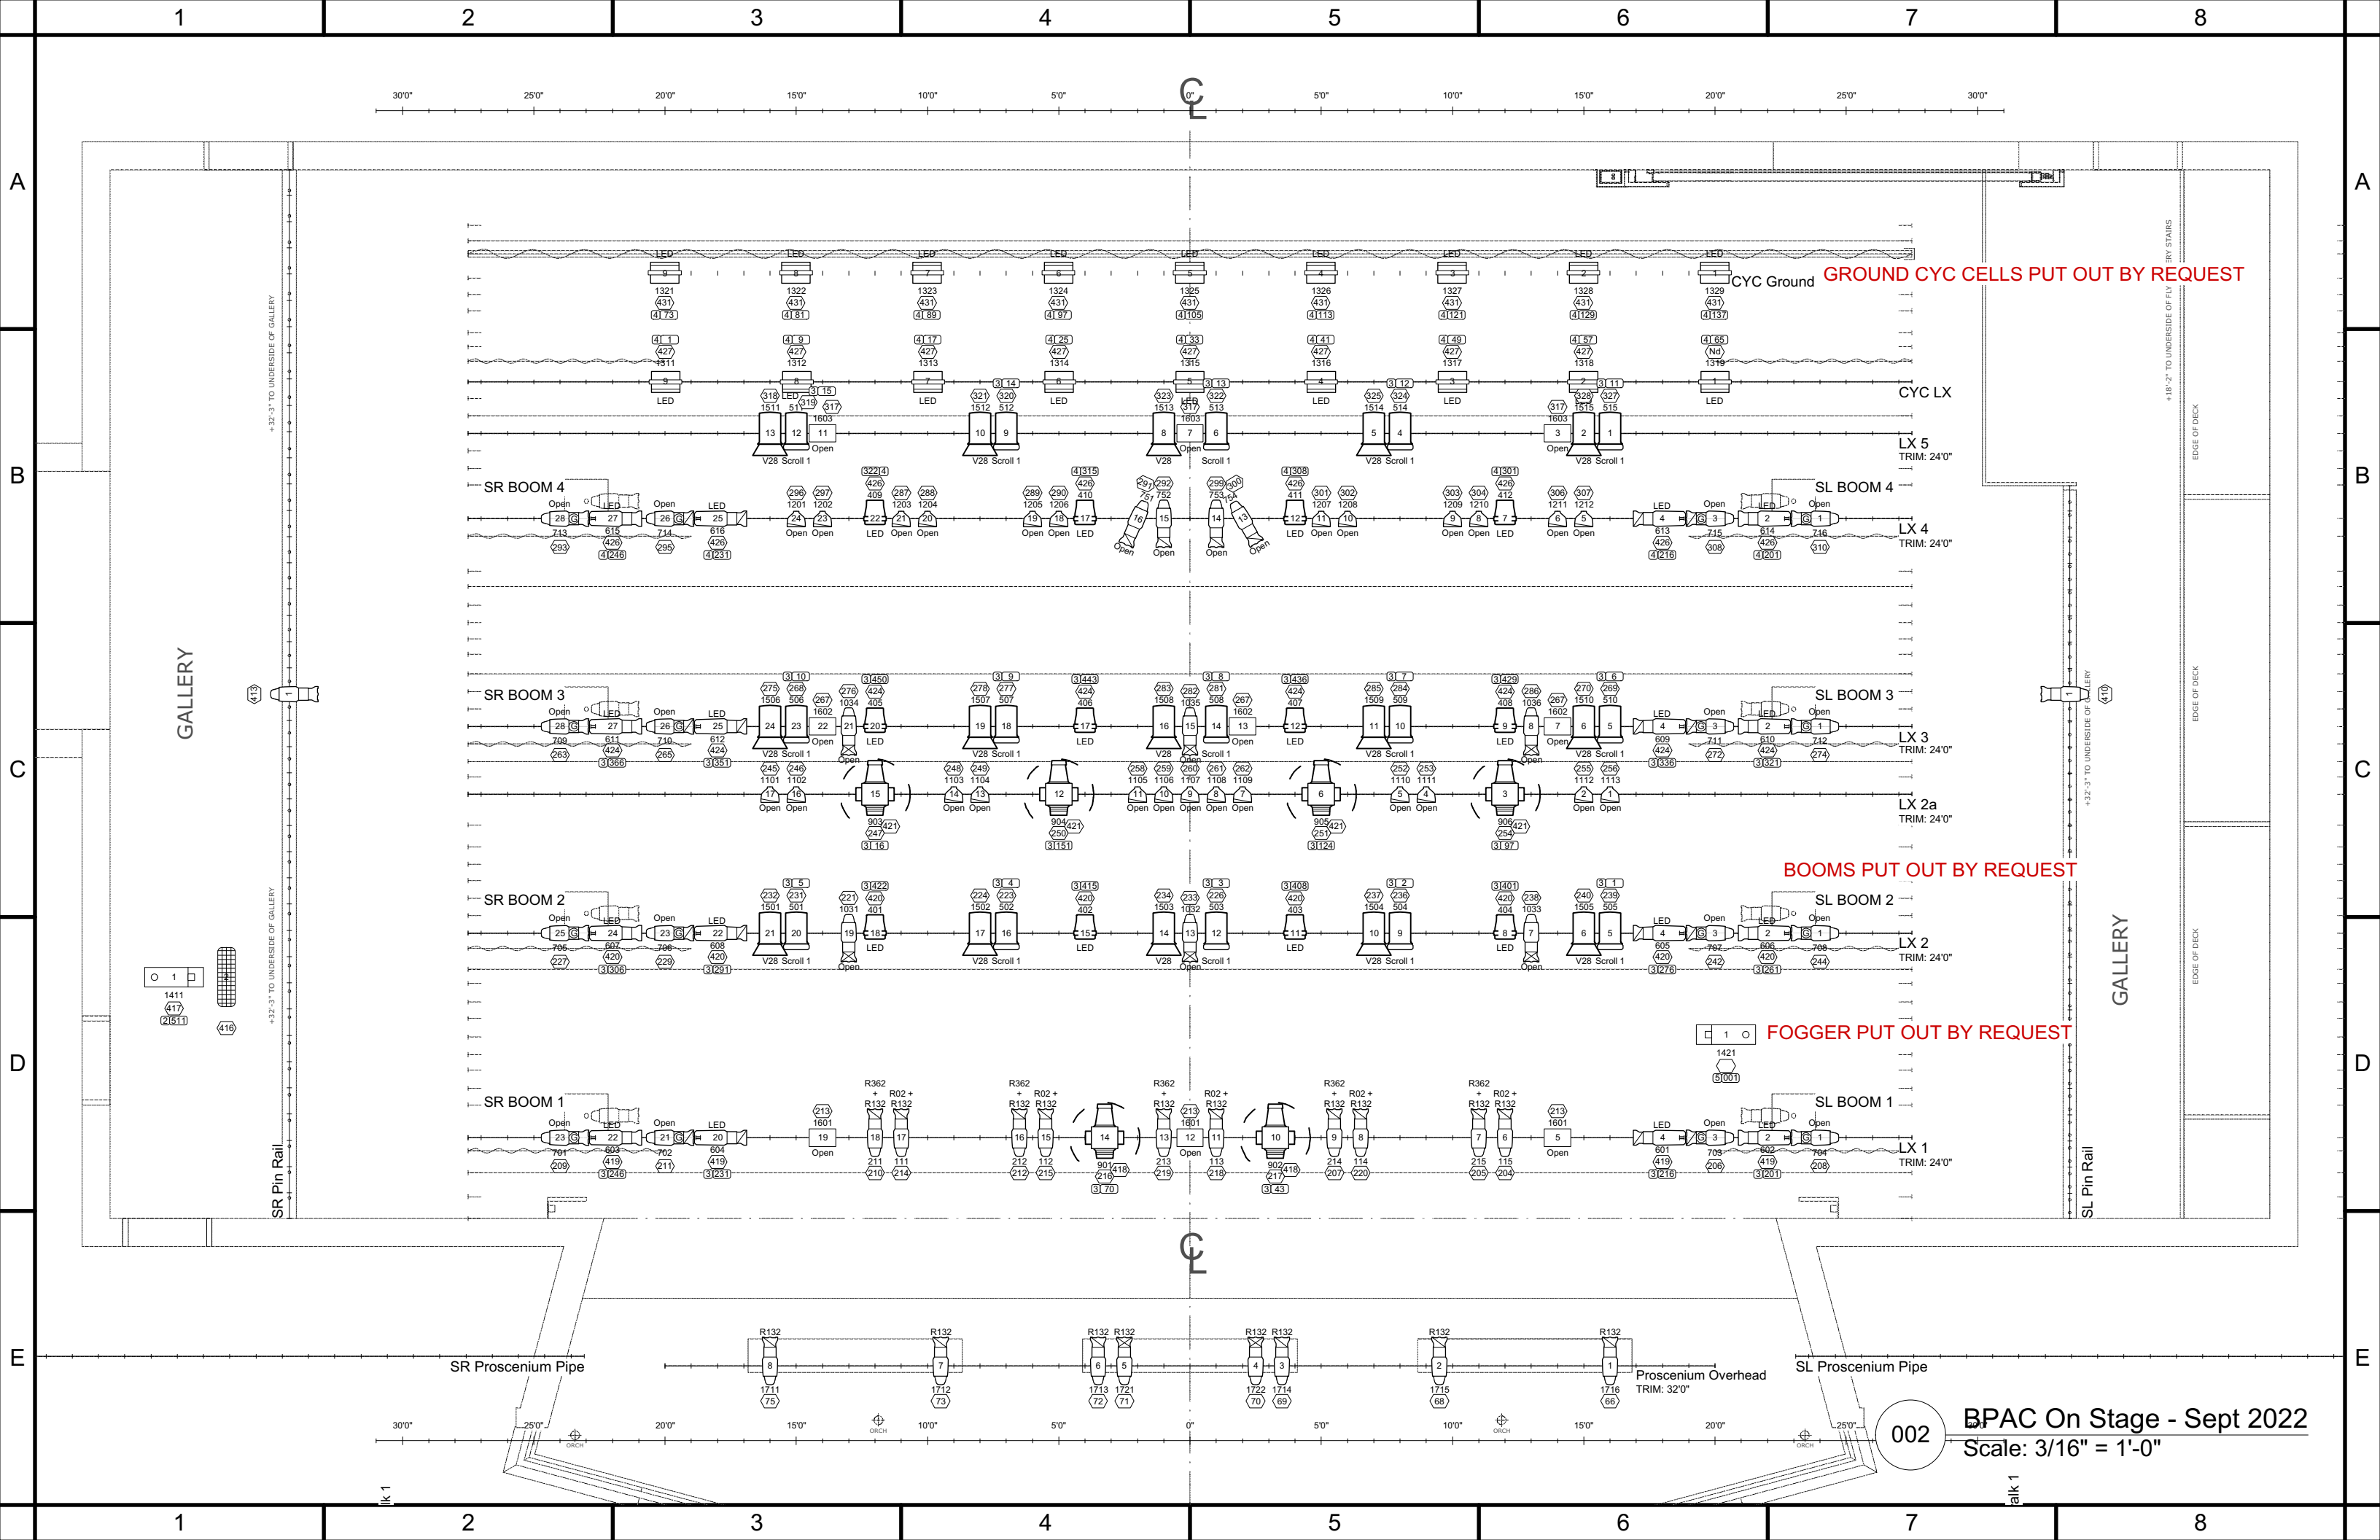

GROUND CYC CELLS PUT OUT BY REQUEST

BOOMS PUT OUT BY REQUEST

FOGGER PUT OUT BY REQUEST

002 BPAC On Stage - Sept 2022
Scale: 3/16" = 1'-0"