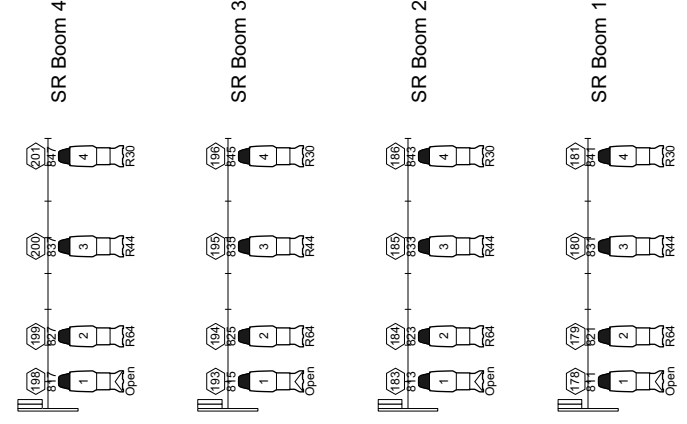

HL HIGH BOX LIGHTS PUT OUT BY REQUEST

HR HIGH BOX LIGHTS PUT OUT BY REQUEST

ALL LAMPS HANG ON UPPER PIPES
SHORT-YOKE ALL LAMPS

001

BPAC In House - Sept 2022
Scale: 3/16" = 1'-0"

Balcony Rail TRIM: 16'0"

ALL LAMPS HANG ON UPPER PIPES

ALL LAMPS HANG ON UPPER PIPES

GROUND CYC CELLS PUT OUT BY REQUEST

BOOMS PUT OUT BY REQUEST

FOGGER PUT OUT BY REQUEST

002 BPAC On Stage - Sept 2022
Scale: 3/16" = 1'-0"

	1	2	3	4	5	6	7	8
A								
B								
C								
D								
E								
	1	2	3	4	5	6	7	8

BOOMS PUT OUT BY REQUEST

003

BPAC Booms - Sept 2022
Scale: 3/16" = 1'-0"

NOTE: CIRCUITS 385
AND HIGHER ARE
NON-DIM ONLY

4x5-20	1	2	3	4
1xL5-20 & 5-20	385	386		
1xL6-20	433	434		

1 BPAC In House Citrcuits - Sept 2022
Scale: 1:70