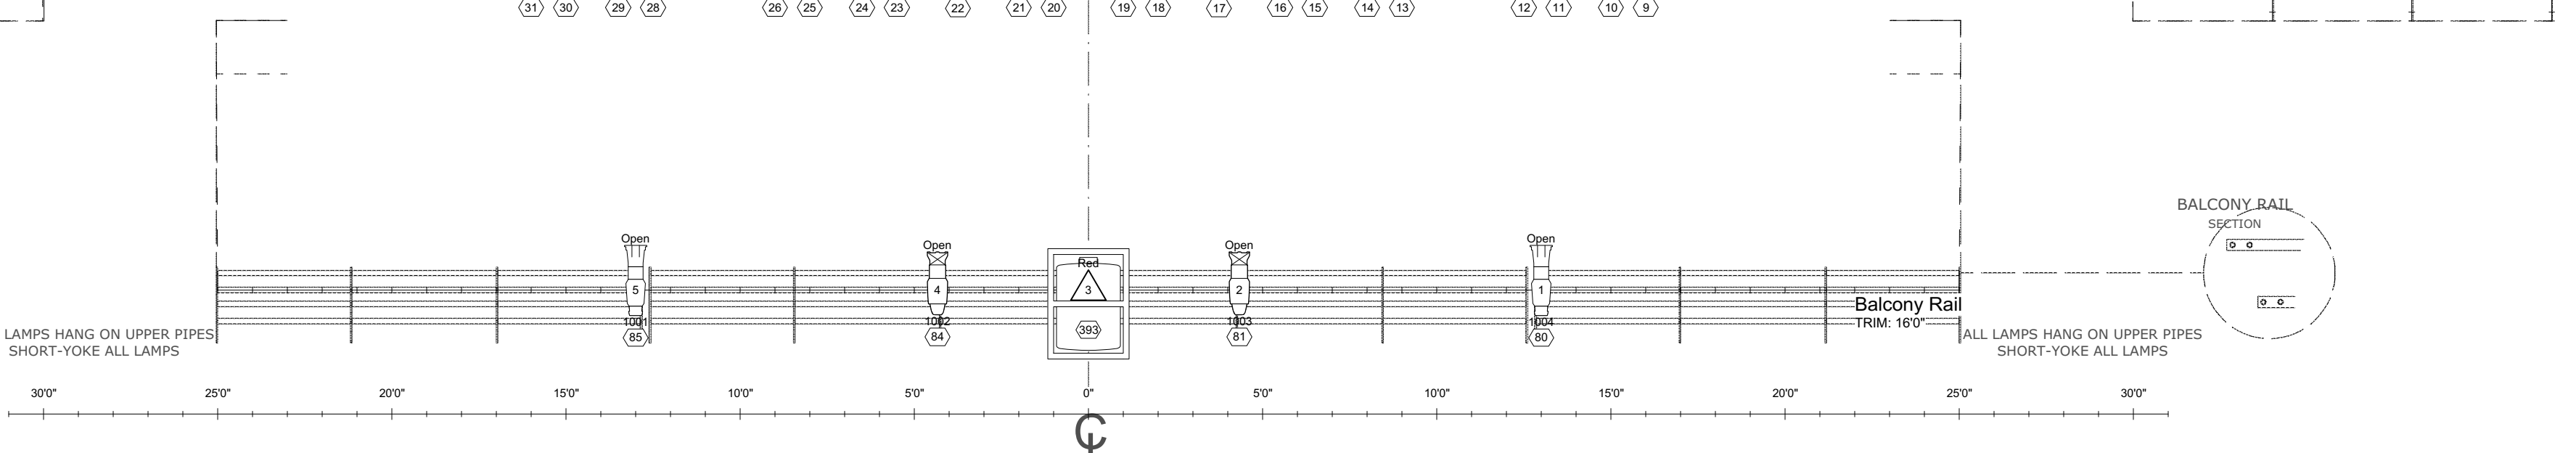

Burlington Performing Arts Centre

House Lighting Plot

September 2022

Drawn by: Ryan Marshall

LEGEND

Symbol Key

Colour → Address
Accessory → Universe
Circuit #
Channel

Fixtures

- ETC Source4 10deg
- ETC Source4 14deg
- ETC Source4 19deg
- ETC Source4 26deg
- ETC Source4 36deg
- ETC Source4 50deg
- ETC Source4 70deg
- ETC Source4 LED2LS 26deg
- ETC Source4 LED2LS 36deg
- ETC Source4 PAR NSP
- ETC Source4 PAR WFL
- Selecon Rama 6" Fresnel
- Chauvet COLORado 2 Quad Zoom Tour
- Altman Sky Cyc 1 Cell
- Varilite VL-1100 Tungsten Dimmer
- Spotting Lamp
- Work Light
- MDG Atmosphere
- Fan

Accessories

- GOBO
- Iris
- 4-Panel Barn Door
- Apollo SC 7.25

ALL BC #	0
53	A
52	C
51	C
47	D
46	D
49	D
48	D
45	D
44	D
43	D
42	D
41	D
40	D
39	D
38	D
37	D
36	D
35	D
34	D
33	D
32	D
31	D
30	D
29	D
28	D
27	D
26	D
25	D
24	D
23	D
22	D
21	D
20	D
19	D
18	D
17	D
16	D
15	D
14	D
13	D
12	D
11	D
10	D
9	D
8	D
7	D
6	D
5	D
4	D
3	D
2	D
1	D
FC	D