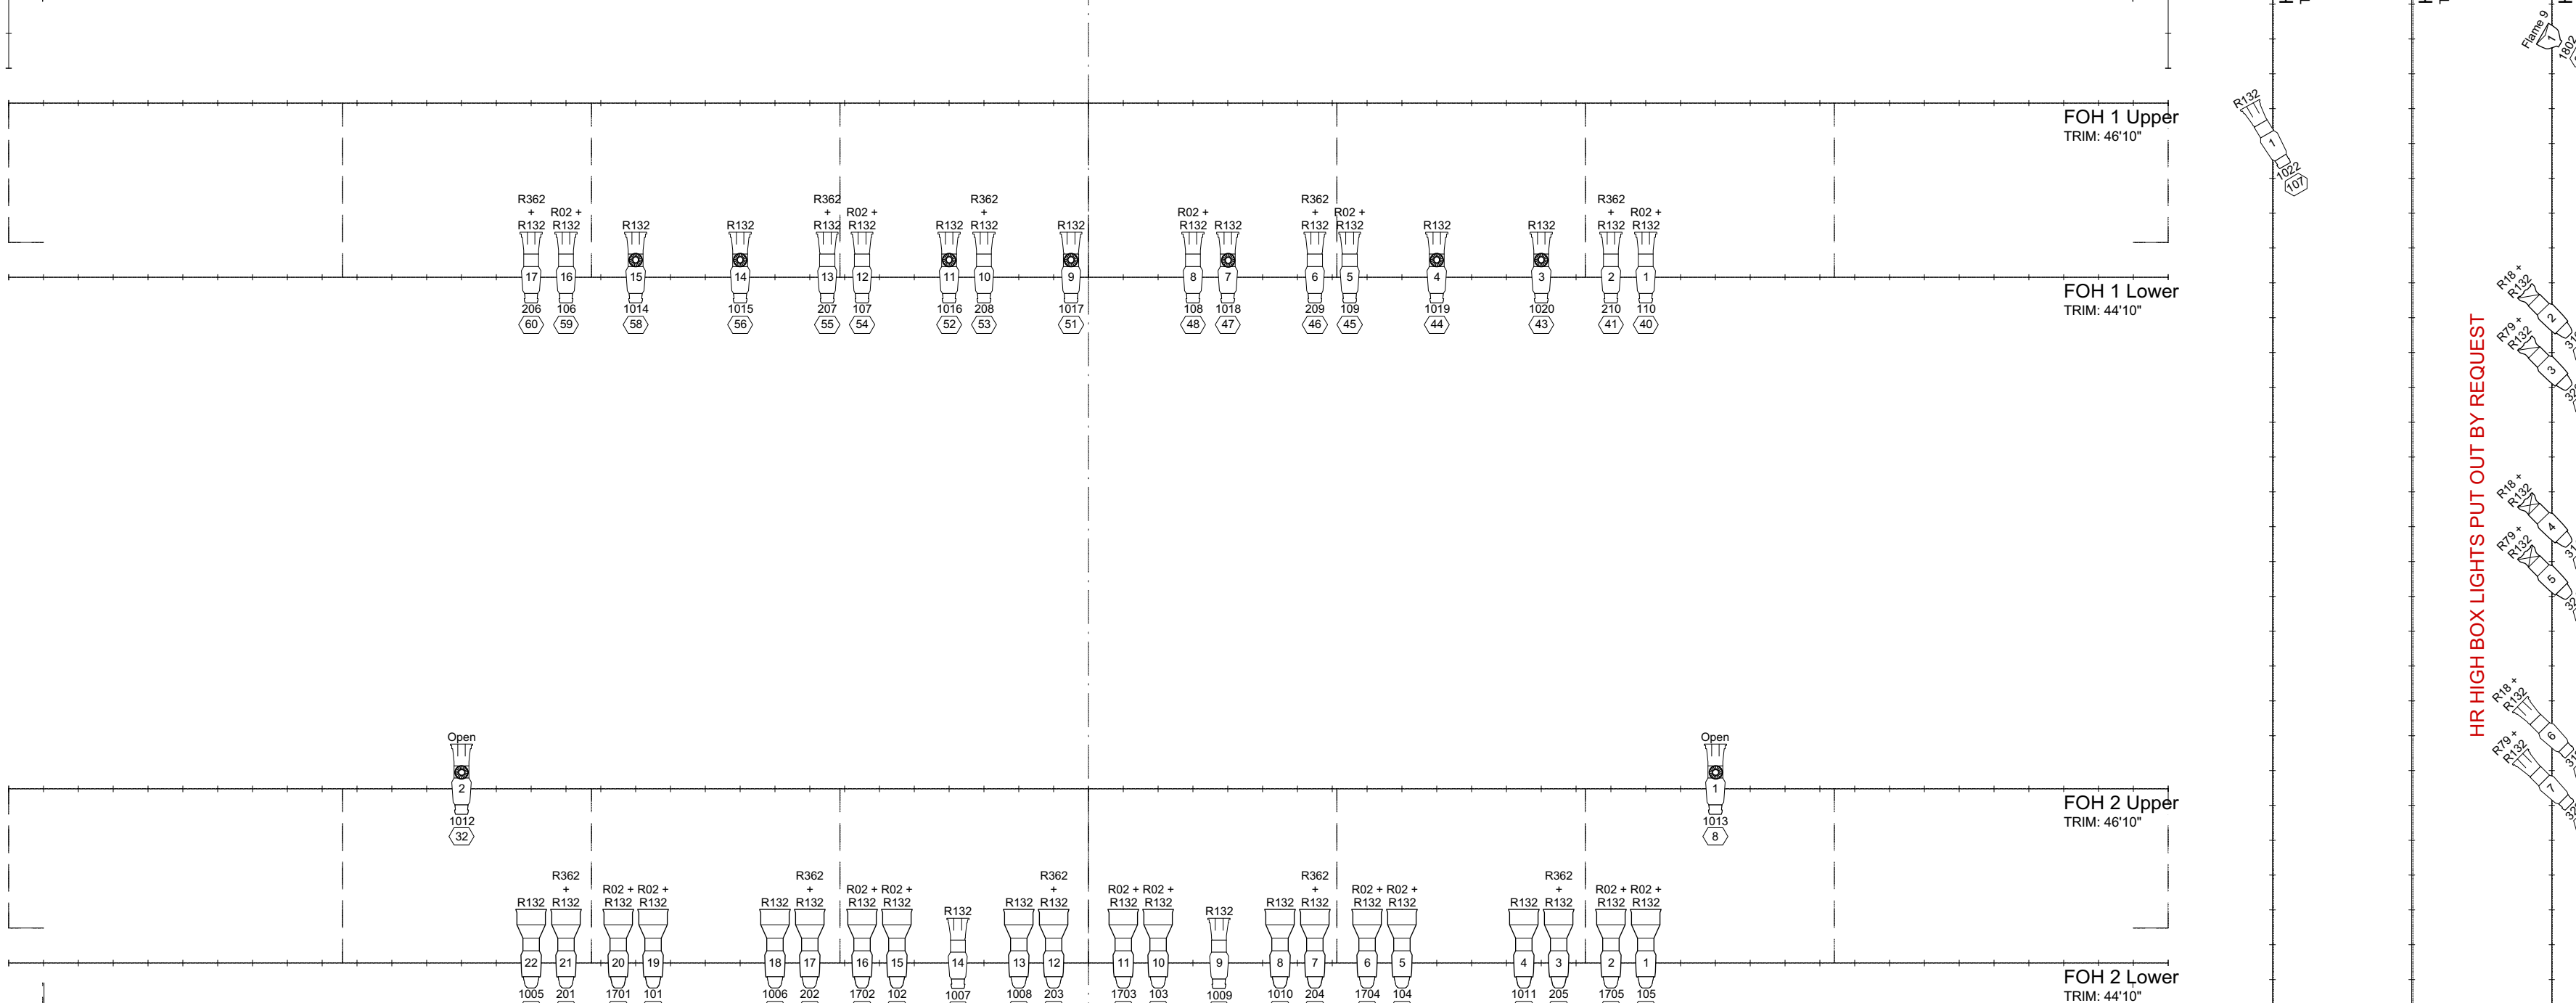

Burlington Performing Arts Centre

House Lighting Plot

September 2022

Drawn by: Ryan Marshall

LEGEND

Symbol Key

Colour → Address
Accessory → Universe
Circuit #
Channel

Fixtures

- ETC Source4 10deg
- ETC Source4 14deg
- ETC Source4 19deg
- ETC Source4 26deg
- ETC Source4 36deg
- ETC Source4 50deg
- ETC Source4 70deg
- ETC Source4 LED2LS 26deg
- ETC Source4 LED2LS 36deg
- ETC Source4 PAR NSP
- ETC Source4 PAR WFL
- Selecon Rama 6" Fresnel
- Chauvet COLORado 2 Quad Zoom Tour
- Altman Sky Cyc 1 Cell
- Varilite VL-1100 Tungsten Dimmer
- Spotting Lamp
- Work Light
- MDG Atmosphere
- Fan

Accessories

- GOBO
- Iris
- 4-Panel Barn Door
- Apollo SC 7.25

ALL BC #	0
53	A
52	C
51	C
47	D
46	D
49	D
48	D
45	D
44	D
43	D
42	D
41	D
40	D
39	D
38	D
37	D
36	D
35	D
34	D
33	D
32	D
31	D
30	D
29	D
28	D
27	D
26	D
25	D
24	D
23	D
22	D
21	D
20	D
19	D
18	D
17	D
16	D
15	D
14	D
13	D
12	D
11	D
10	D
9	D
8	D
7	D
6	D
5	D
4	D
3	D
2	D
1	D
FC	D