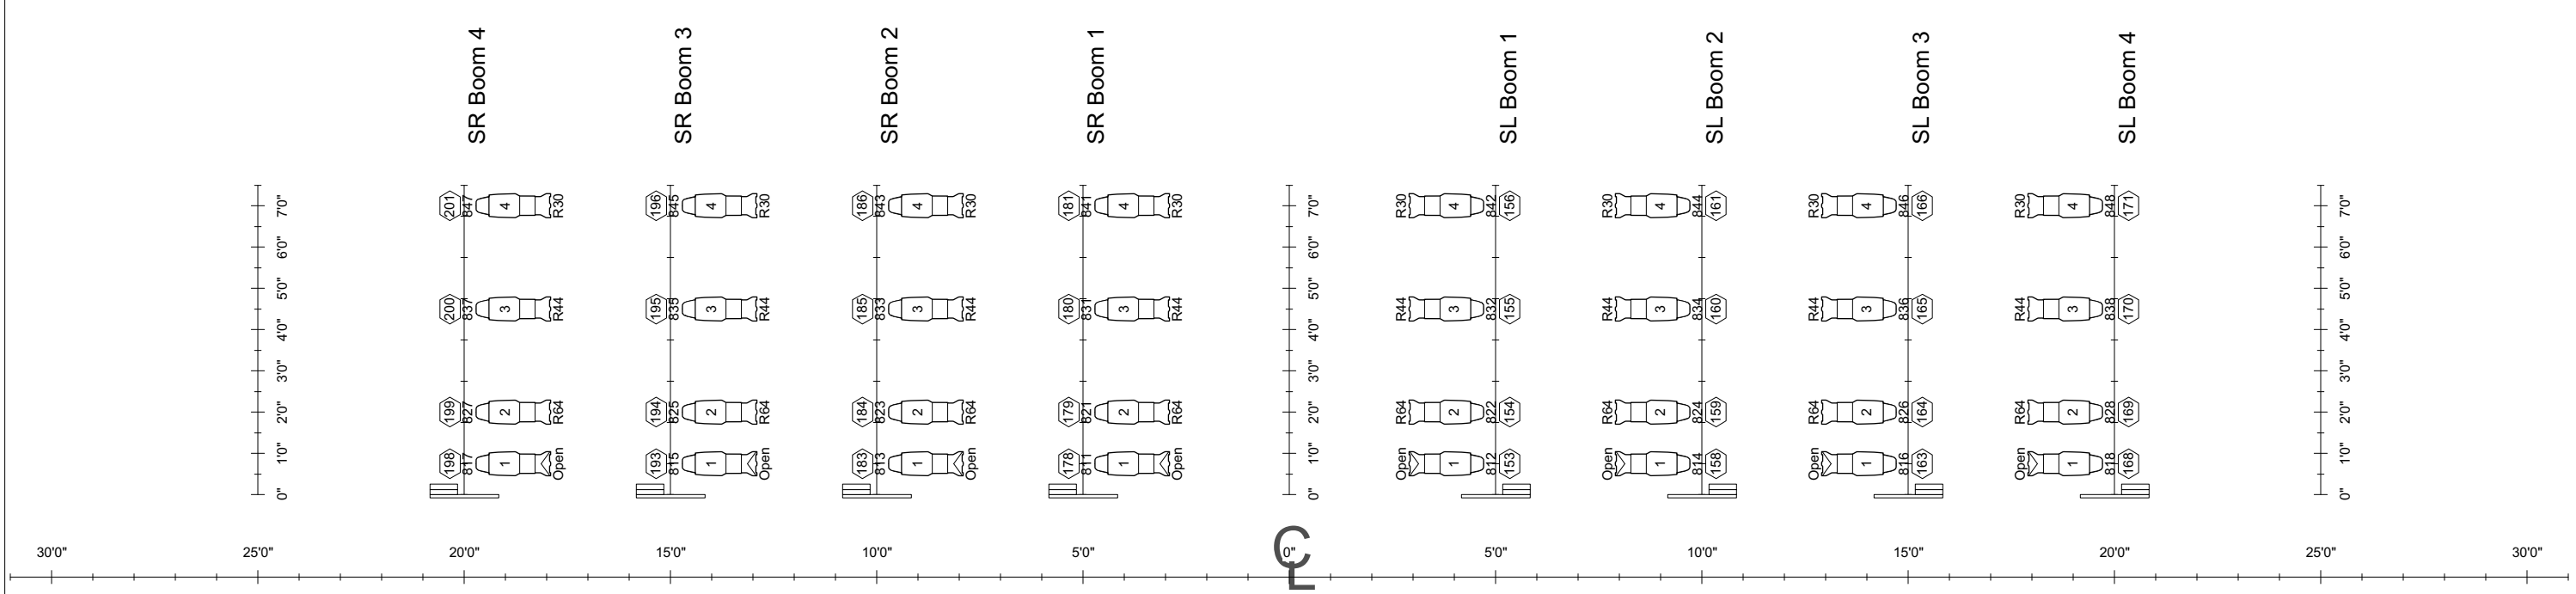

Burlington Performing Arts Centre

House Lighting Plot

September 2022

Drawn by: Ryan Marshall

LEGEND

Symbol Key

Colour → Address
Accessory → Universe
Circuit #
Channel

Fixtures

- ETC Source4 10deg
- ETC Source4 14deg
- ETC Source4 19deg
- ETC Source4 26deg
- ETC Source4 36deg
- ETC Source4 50deg
- ETC Source4 70deg
- ETC Source4 LED2LS 26deg
- ETC Source4 LED2LS 36deg
- ETC Source4 PAR NSP
- ETC Source4 PAR WFL
- Selecon Rama 6" Fresnel
- Chauvet COLORado 2 Quad Zoom Tour
- Altman Sky Cyc 1 Cell
- Varilite VL-1100 Tungsten Dimmer
- Spotting Lamp
- Work Light
- MDG Atmosphere
- Fan

Accessories

- GOBO
- Iris
- 4-Panel Barn Door
- Apollo SC 7.25

ALL BC #	0
53	A
52	C
51	C
47	D
46	D
49	D
48	D
45	D
44	D
43	D
42	D
41	D
40	D
39	D
38	D
37	D
36	D
35	D
34	D
33	D
32	D
31	D
30	D
29	D
28	D
27	D
26	D
25	D
24	D
23	D
22	D
21	D
20	D
19	D
18	D
17	D
16	D
15	D
14	D
13	D
12	D
11	D
10	D
9	D
8	D
7	D
6	D
5	D
4	D
3	D
2	D
1	D
FC	D