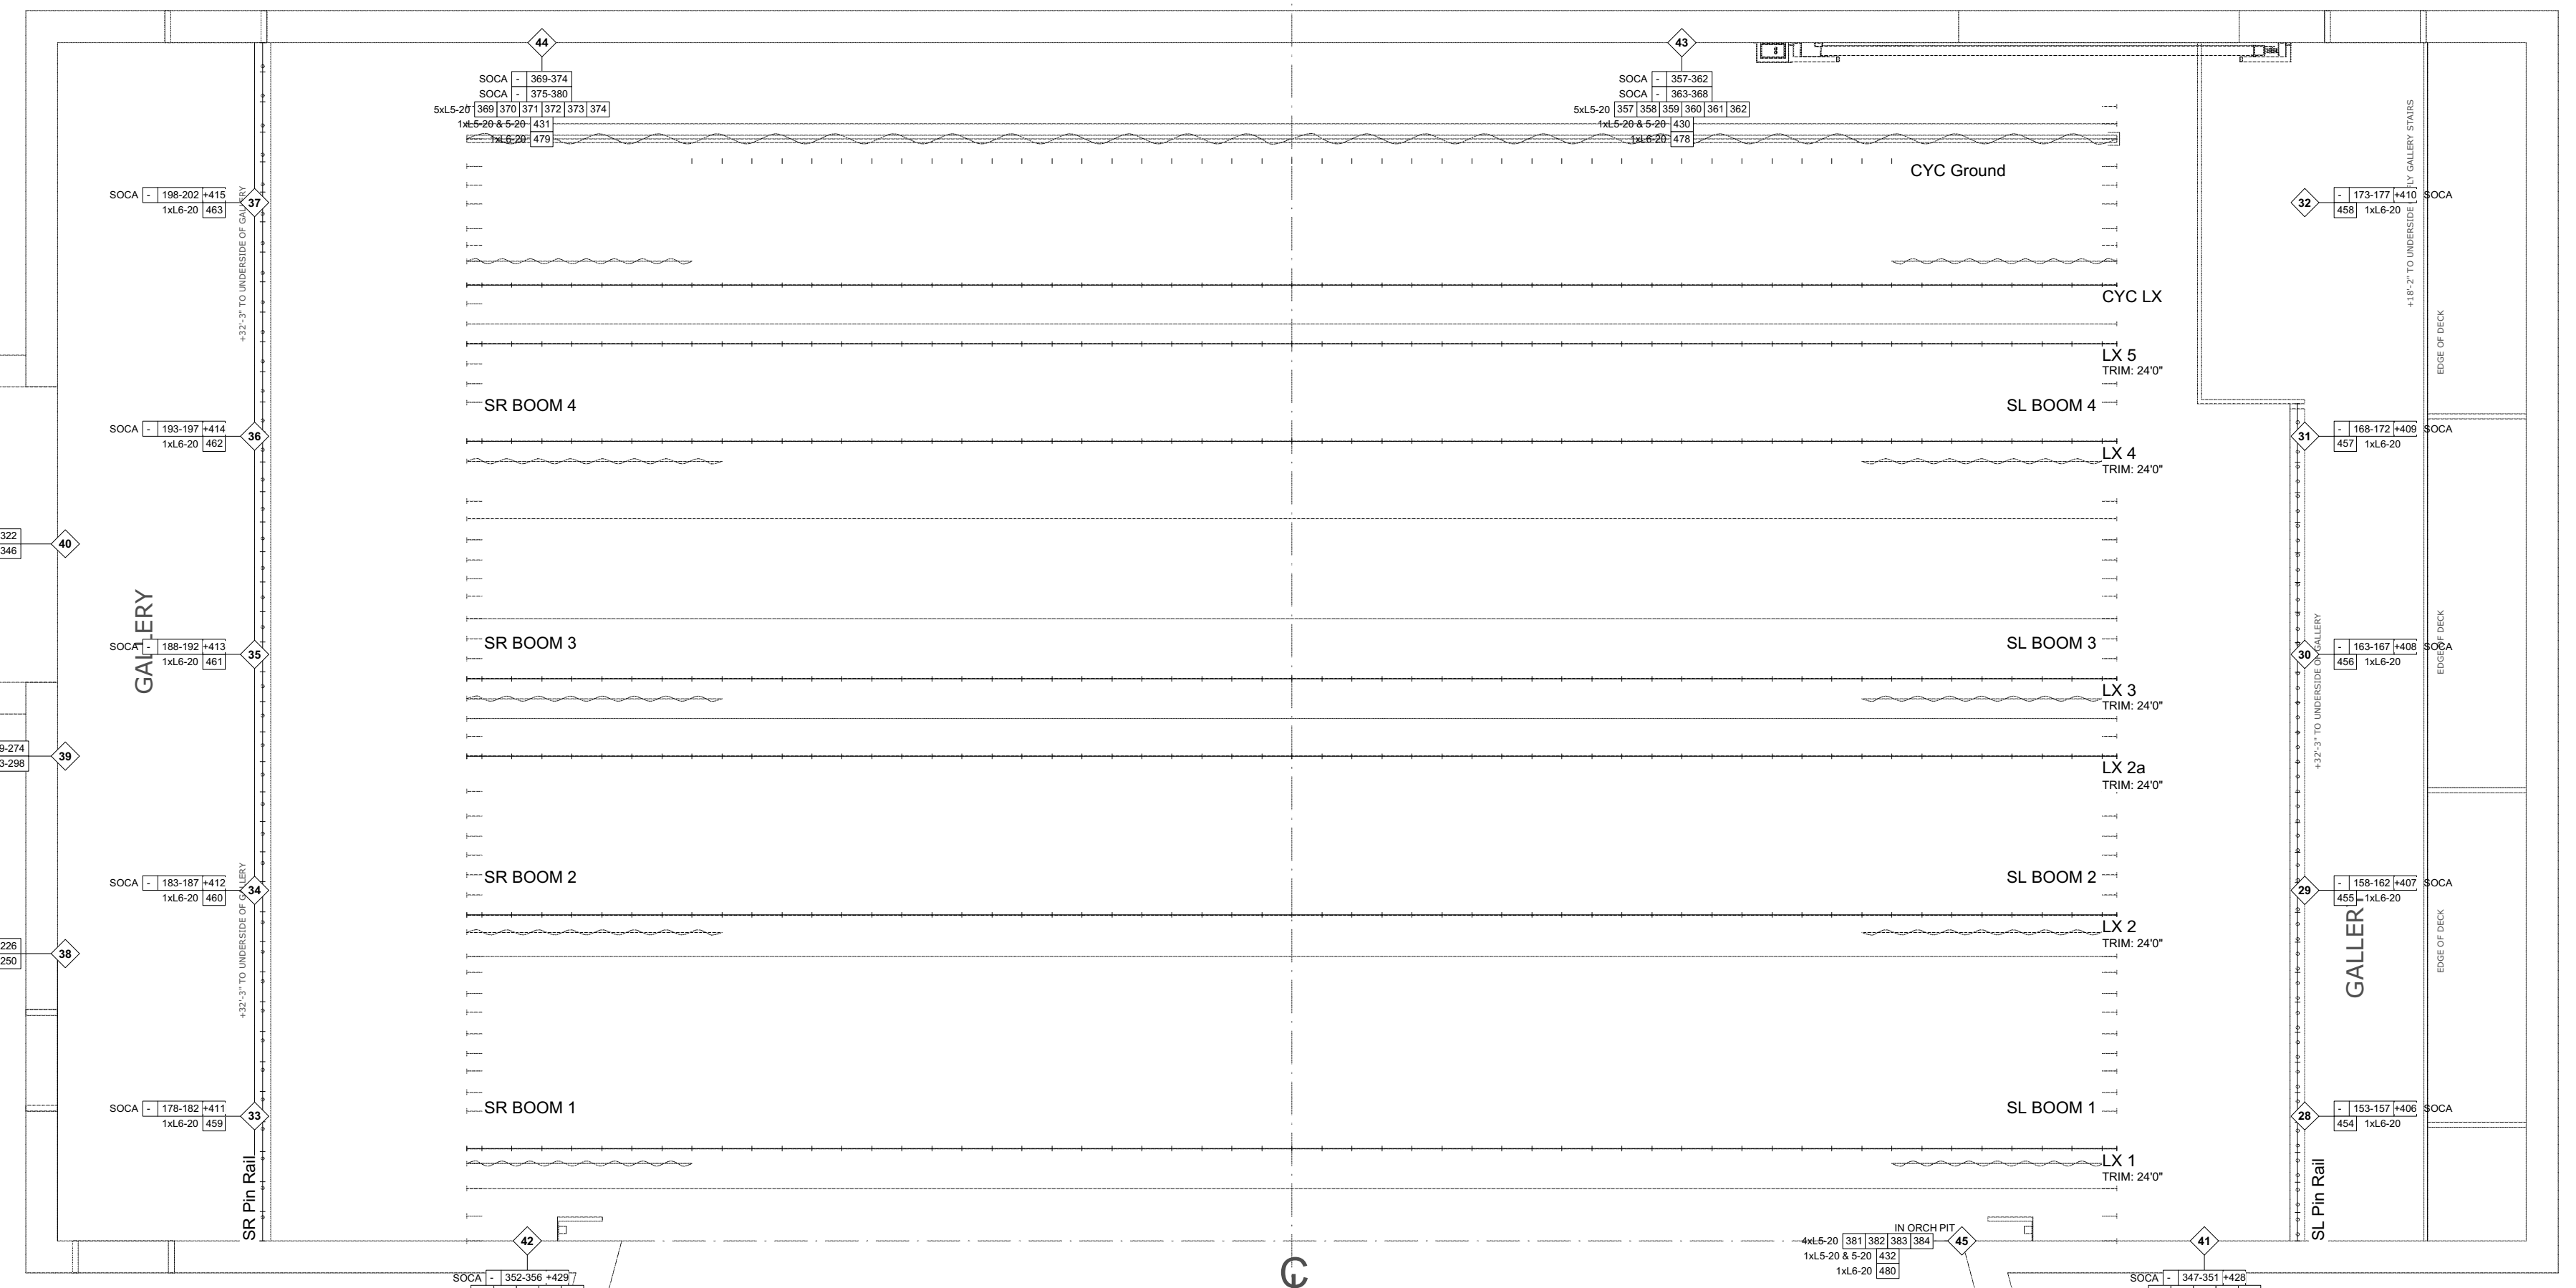

- ETC Source4 10deg
- ETC Source4 14deg
- ETC Source4 19deg
- ETC Source4 26deg
- ETC Source4 36deg
- ETC Source4 50deg
- ETC Source4 70deg
- ETC Source4 LED2LS 26deg
- ETC Source4 LED2LS 36deg
- ETC Source4 PAR NSP
- ETC Source4 PAR WFL
- Selecon Rama 6" Fresnel
- Chauvet COLORado 2 Quad Zoom Tour
- Altman Sky Cyc 1 Cell
- Varilite VL-1100 Tungsten Dimmer
- Spotting Lamp
- Work Light
- MDG Atmosphere
- Fan

Accessories

- GOBO
- Iris
- 4-Panel Barn Door
- Apollo SC 7.25

ALL BC #	0
53	A
52	C
51	C
47	D
46	D
49	D
48	D
45	D
44	D
43	D
42	D
41	D
40	D
39	D
38	D
37	D
36	D
35	D
34	D
33	D
32	D
31	D
30	D
29	D
28	D
27	D
26	D
25	D
24	D
23	D
22	D
21	D
20	D
19	D
18	D
17	D
16	D
15	D
14	D
13	D
12	D
11	D
10	D
9	D
8	D
7	D
6	D
5	D
4	D
3	D
2	D
1	D
FC	D

Burlington Performing Arts Centre
House Lighting Plot - Circuit Locations
 September 2022
 Drawn by: Ryan Marshall

LINESET ROSTER	
ALL ELECTRICS TRIMS TO THE BOTTOM	
ALL BORDER TRIMS TO THE BOTTOM	
57	DESCRIPTION & NOTES
53	Acoustic Shell Rear Wall - Permanent
52	Cyclorama
51	US Traveler
50	Empty
49	Empty
48	Empty
47	Unavailable/Obstructed
46	#4 Acoustic Shell Ceiling - Permanent
45	#5 Legs
44	Cyc Electric
43	Empty
42	#5 Border
41	#5 Electric
40	Unavailable/Obstructed
39	Empty
38	Empty
37	#4 Electric
36	#4 Legs
35	#3 Acoustic Shell Ceiling - Permanent
34	#4 Border
33	Empty
32	Empty
31	Empty
30	Empty
29	Mid Stage Traveler
28	Empty
27	Unavailable/Obstructed
26	#3 Electric
25	#3 Legs
24	#3 Border
23	Unavailable/Obstructed
22	#2A Electric
21	#2 Acoustic Shell Ceiling - Permanent
20	Large Projection Screen
19	Empty
18	Empty
17	Empty
16	Unavailable/Obstructed
15	#2 Electric
14	#2 Legs
13	#2 Border
12	Empty
11	Empty
10	Unavailable/Obstructed
9	#1 Acoustic Shell Ceiling - Permanent
8	Unavailable/Obstructed
7	Empty
6	Small Projection Screen
5	Spare Border
4	#1 Electric
3	#1 Legs
2	#1 Border
1	Main Curtain
FC	Fire Curtain