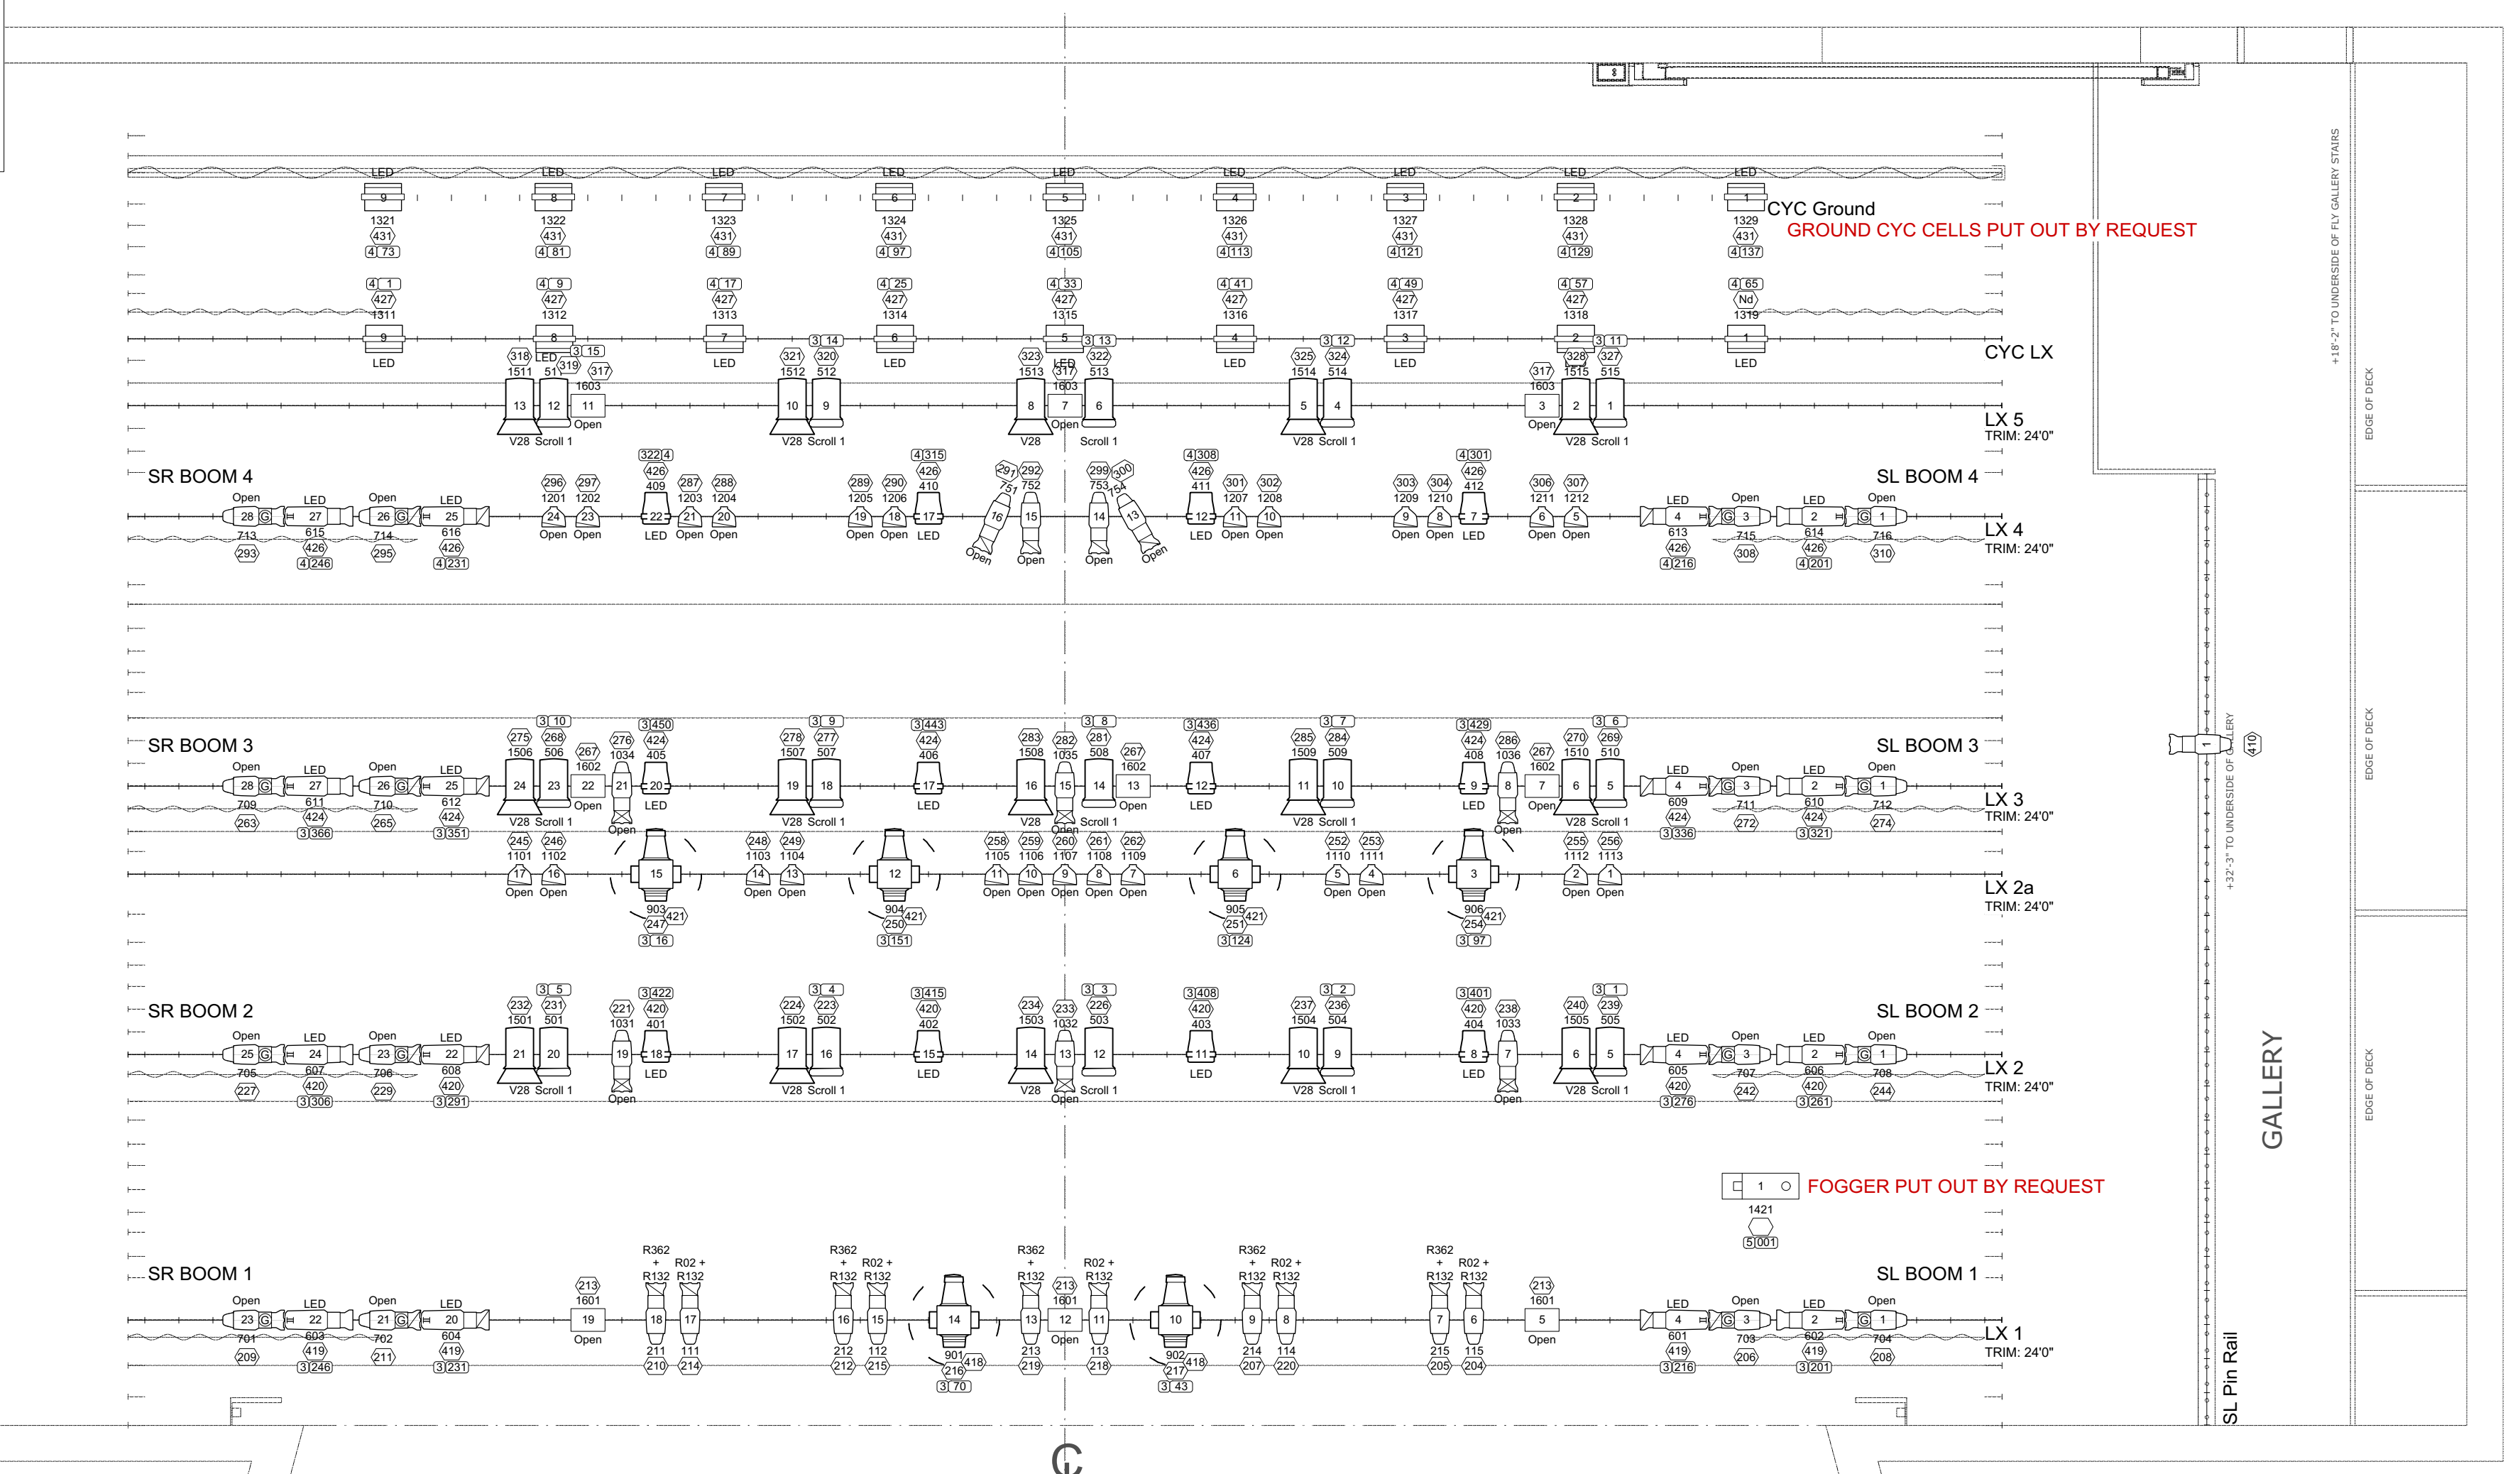

Burlington Performing Arts Centre

House Lighting Plot

September 2022

Drawn by: Ryan Marshall

LEGEND

Symbol Key

Colour → Address
Accessory → Universe
Circuit #
Channel

Fixtures

- ETC Source4 10deg
- ETC Source4 14deg
- ETC Source4 19deg
- ETC Source4 26deg
- ETC Source4 36deg
- ETC Source4 50deg
- ETC Source4 70deg
- ETC Source4 LED2LS 26deg
- ETC Source4 LED2LS 36deg
- ETC Source4 PAR NSP
- ETC Source4 PAR WFL
- Selecon Rama 6" Fresnel
- Chauvet COLORado 2 Quad Zoom Tour
- Altman Sky Cyc 1 Cell
- Varilite VL-1100 Tungsten Dimmer
- Spotting Lamp
- Work Light
- MDG Atmosphere
- Fan

Accessories

- GOBO
- Iris
- 4-Panel Barn Door
- Apollo SC 7.25

ALL BC #	0
53	A
52	C
51	C
47	D
46	D
49	D
48	D
45	D
44	D
43	D
42	D
41	D
40	D
39	D
38	D
37	D
36	D
35	D
34	D
33	D
32	D
31	D
30	D
29	D
28	D
27	D
26	D
25	D
24	D
23	D
22	D
21	D
20	D
19	D
18	D
17	D
16	D
15	D
14	D
13	D
12	D
11	D
10	D
9	D
8	D
7	D
6	D
5	D
4	D
3	D
2	D
1	D
FC	D