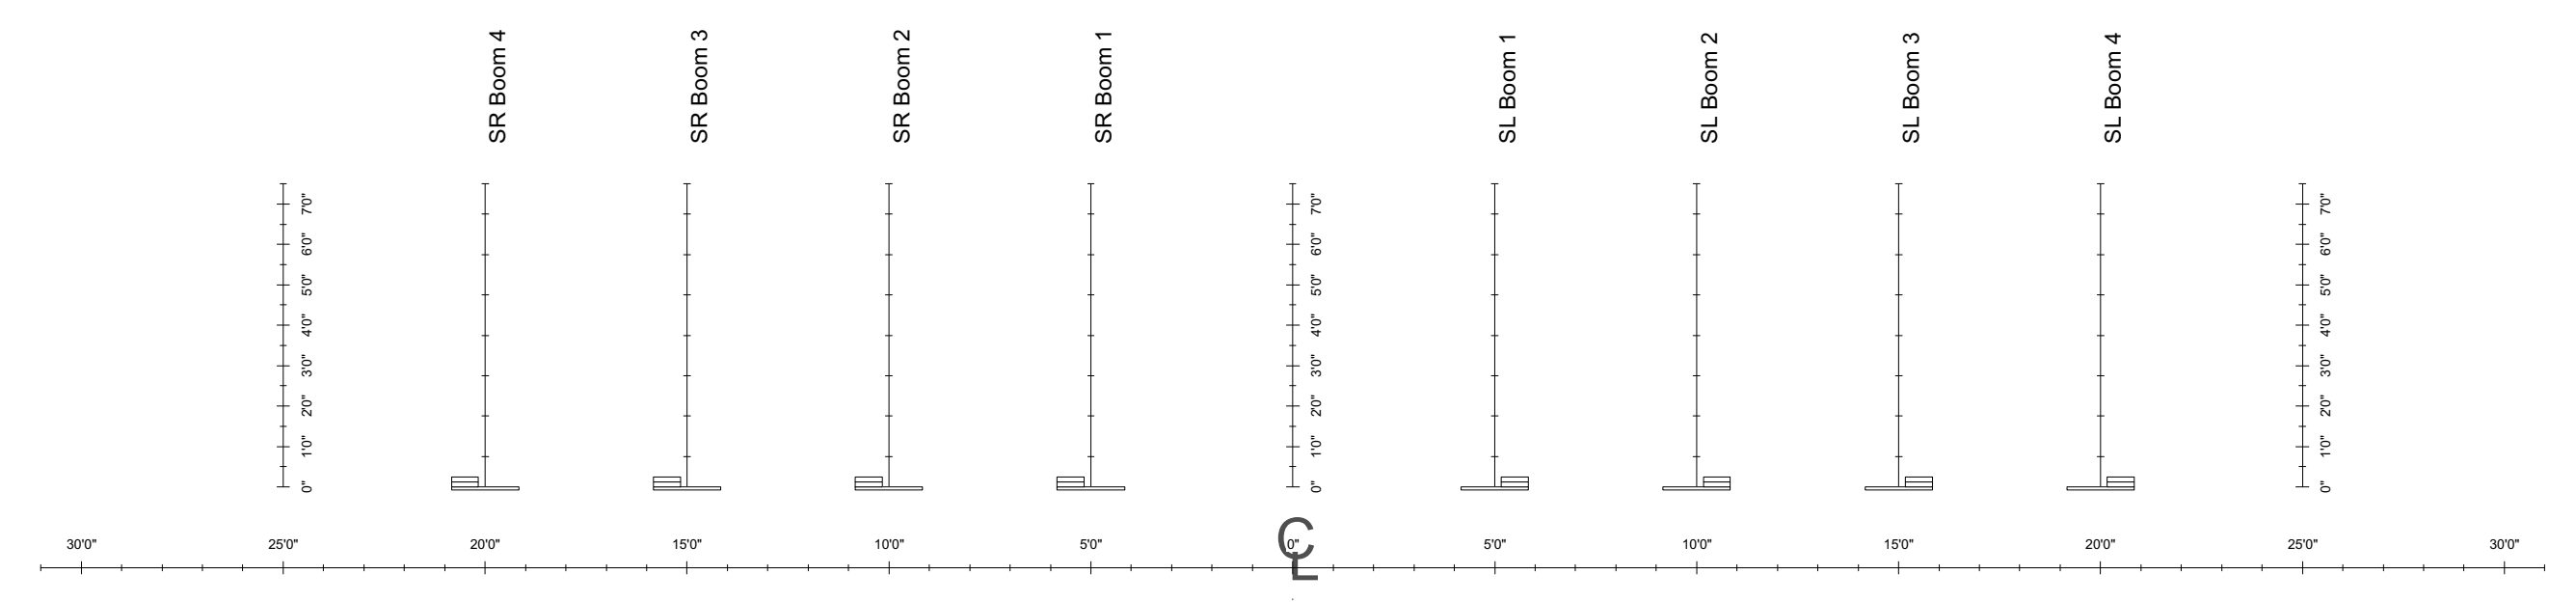

Burlington Performing Arts Centre
House Lighting Plot - Circuit Locations
September 2022
Drawn by: Ryan Marshall

LINESET ROSTER	
ALL ELECTRICS TRIMS TO THE BOTTOM	
ALL BORDER TRIMS TO THE BOTTOM	
57	DESCRIPTION & NOTES
53	Acoustic Shell Rear Wall - Permanent
52	Cyclorama
51	US Traveler
50	Empty
49	Empty
48	Empty
47	Unavailable/Obstructed
46	#4 Acoustic Shell Ceiling - Permanent
45	#5 Legs
44	Cyc Electric
43	Empty
42	#5 Border
41	#5 Electric
40	Unavailable/Obstructed
39	Empty
38	Empty
37	#4 Electric
36	#4 Legs
35	#3 Acoustic Shell Ceiling - Permanent
34	#4 Border
33	Empty
32	Empty
31	Empty
30	Empty
29	Mid Stage Traveler
28	Empty
27	Unavailable/Obstructed
26	#3 Electric
25	#3 Legs
24	#3 Border
23	Unavailable/Obstructed
22	#2A Electric
21	#2 Acoustic Shell Ceiling - Permanent
20	Large Projection Screen
19	Empty
18	Empty
17	Empty
16	Unavailable/Obstructed
15	#2 Electric
14	#2 Legs
13	#2 Border
12	Empty
11	Empty
10	Unavailable/Obstructed
9	#1 Acoustic Shell Ceiling - Permanent
8	Unavailable/Obstructed
7	Empty
6	Small Projection Screen
5	Spare Border
4	#1 Electric
3	#1 Legs
2	#1 Border
1	Main Curtain
FC	Fire Curtain