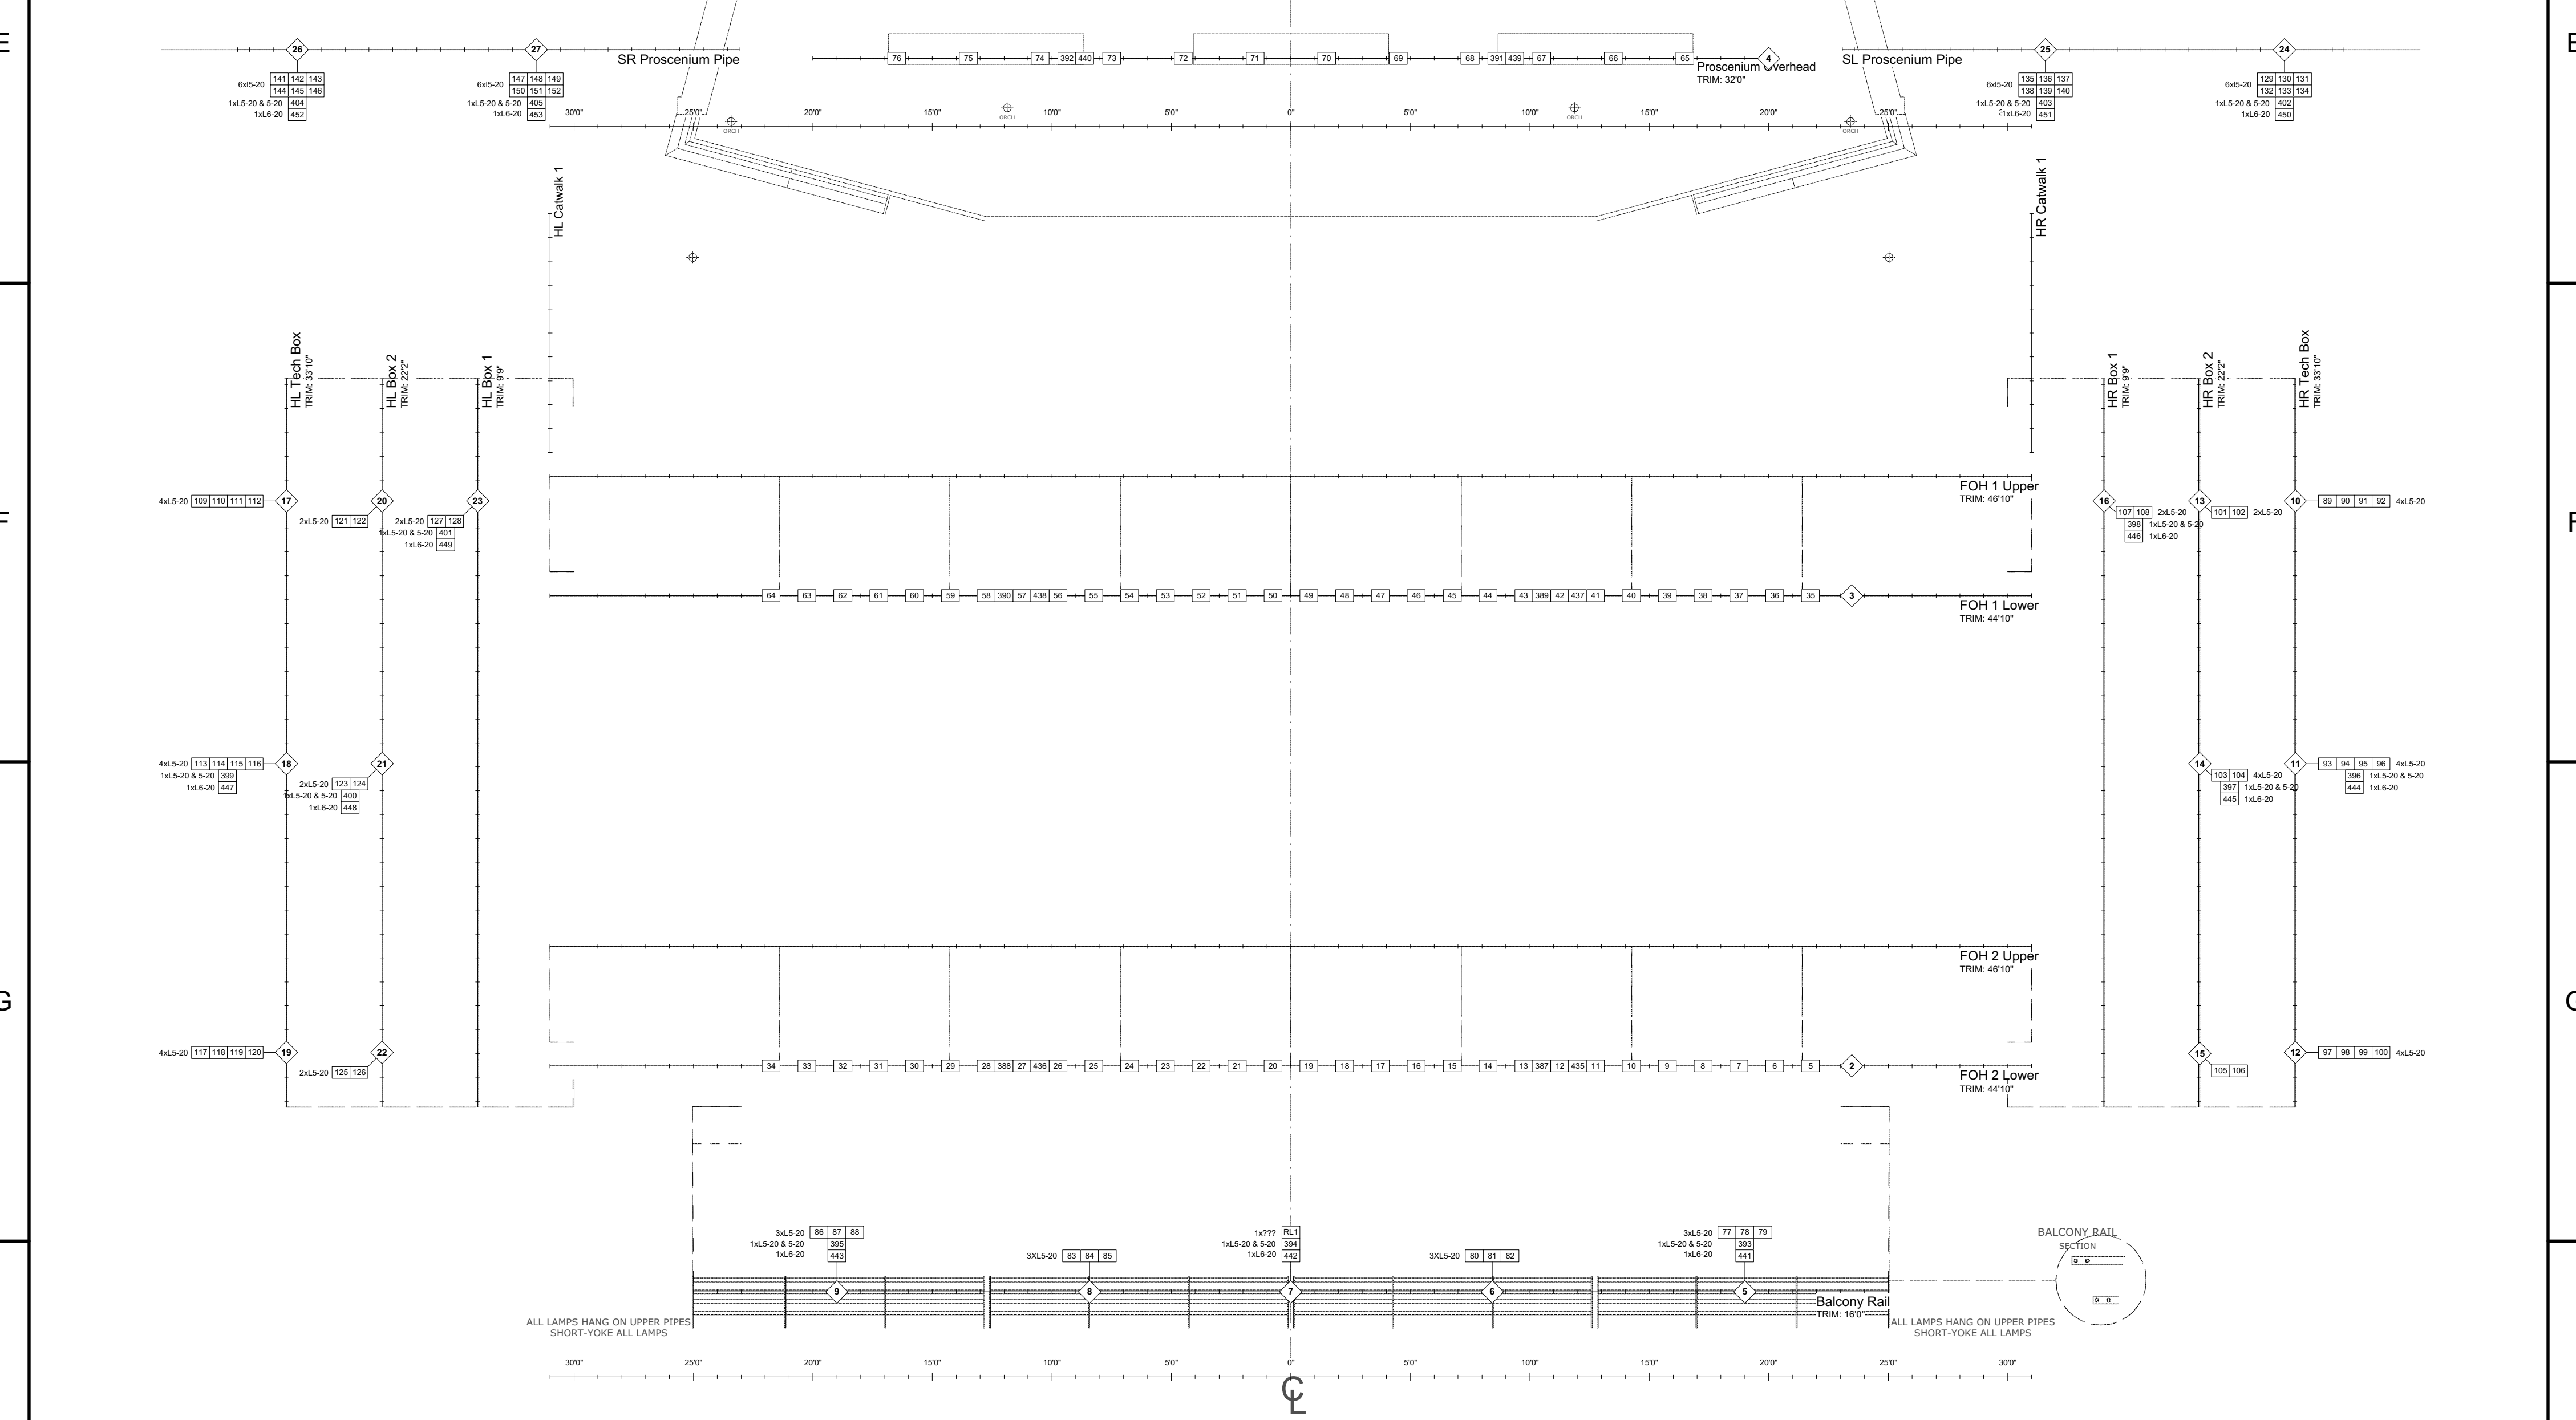

Burlington Performing Arts Centre
House Lighting Plot - Circuit Locations
 September 2022
 Drawn by: Ryan Marshall

LINESET ROSTER	
ALL ELECTRICS TRIMS TO THE BOTTOM	
ALL BORDER TRIMS TO THE BOTTOM	
57	DESCRIPTION & NOTES
53	Acoustic Shell Rear Wall - Permanent
52	Cyclorama
51	US Traveler
50	Empty
49	Empty
48	Empty
47	Unavailable/Obstructed
46	#4 Acoustic Shell Ceiling - Permanent
45	#5 Legs
44	Cyc Electric
43	Empty
42	#5 Border
41	#5 Electric
40	Unavailable/Obstructed
39	Empty
38	Empty
37	#4 Electric
36	#4 Legs
35	#3 Acoustic Shell Ceiling - Permanent
34	#4 Border
33	Empty
32	Empty
31	Empty
30	Empty
29	Mid Stage Traveler
28	Empty
27	Unavailable/Obstructed
26	#3 Electric
25	#3 Legs
24	#3 Border
23	Unavailable/Obstructed
22	#2A Electric
21	#2 Acoustic Shell Ceiling - Permanent
20	Large Projection Screen
19	Empty
18	Empty
17	Empty
16	Unavailable/Obstructed
15	#2 Electric
14	#2 Legs
13	#2 Border
12	Empty
11	Empty
10	Unavailable/Obstructed
9	#1 Acoustic Shell Ceiling - Permanent
8	Unavailable/Obstructed
7	Empty
6	Small Projection Screen
5	Spare Border
4	#1 Electric
3	#1 Legs
2	#1 Border
1	Main Curtain
FC	Fire Curtain