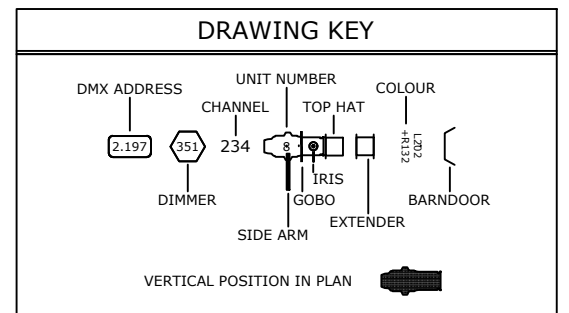

**THE BURLINGTON
PERFORMING
ARTS CENTRE**

440 Locust St.
Burlington, ON
L7S 1T7
(905) 681-2551

Studio Theatre -- Endstage House Lx Plot
Operations Manager: Sean Pederson
Email: sean.pederson@burlington.ca / x.6320
Technical Supervisor: Christopher Greenhalgh
Email: christopher.greenhalgh@burlington.ca / x.6275

Drawn By: A. Boxall	Scale: 3/16" = 1'	Draft Date: Jul. 12/2018	Sheet 1 of 1