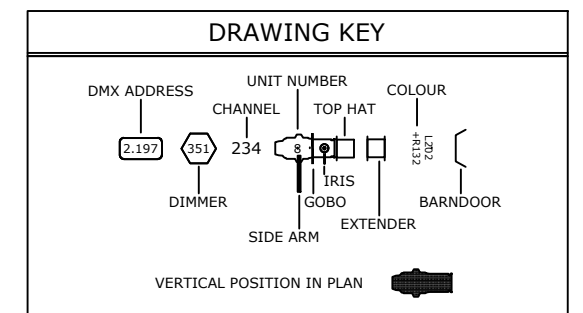

**THE BURLINGTON
PERFORMING
ARTS CENTRE**

440 Locust St.
Burlington, ON
L7S 1T7
(905) 681-2551

Studio Theatre -- Cabaret House Lx Plot
Operations Manager: Sean Pederson
Email: sean.pederson@burlington.ca / x.6320
Technical Supervisor: Christopher Greenhalgh
Email: christopher.greenhalgh@burlington.ca / x.6275

Drawn By: A. Boxall	Scale: 3/16" = 1'	Draft Date: Jul. 12/2018	Sheet 1 of 1